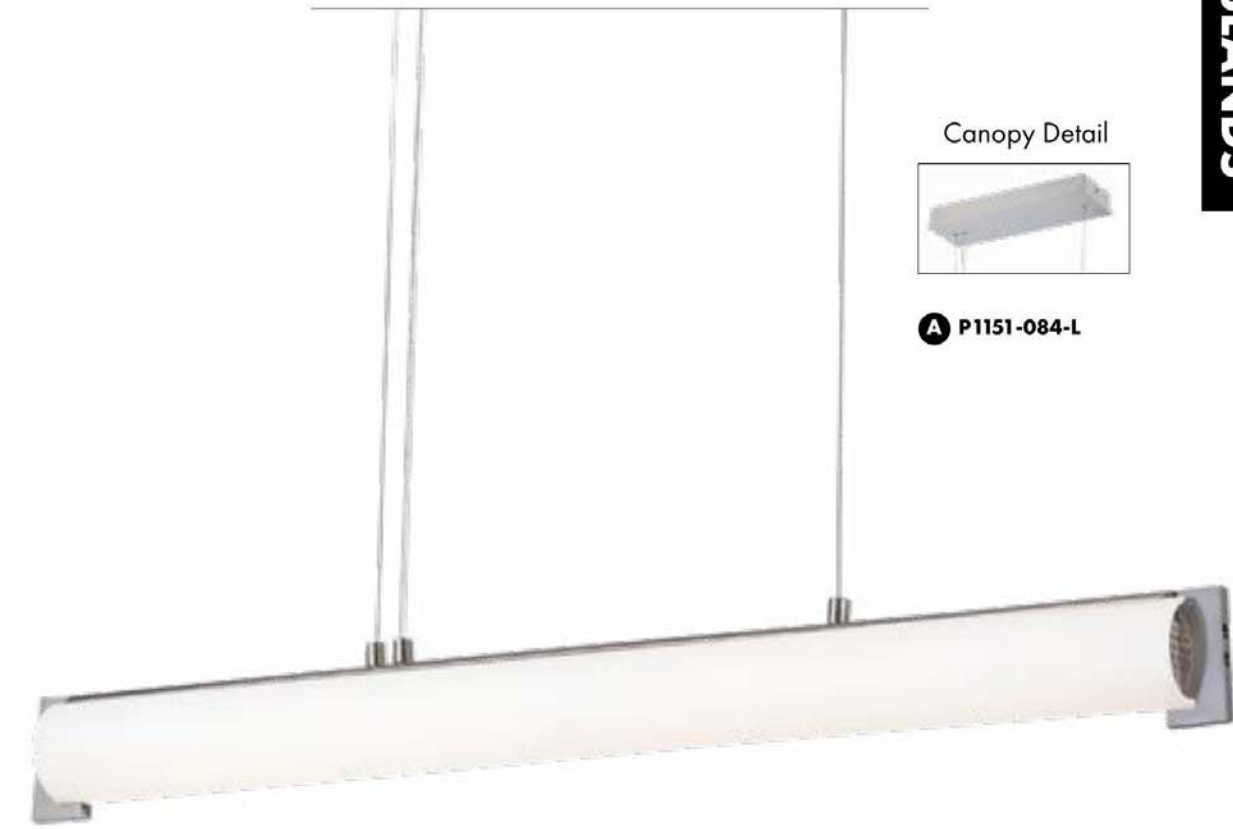

BRUSHED NICKEL FINISH • ETCHED OPAL GLASS

ISLANDS

Canopy Detail

A P1151-084-L

Item	Type	Size	Lamp	Finish	Glass
A. P1151-084-L	LED Island	30"L x 4¾"W x 3½"H Drop - 9½" - 123½" Max.	30W LED 1847 Lumens	Brushed Nickel	Etched Opal Glass
NOTE: P1152-084-L is TITLE 24					