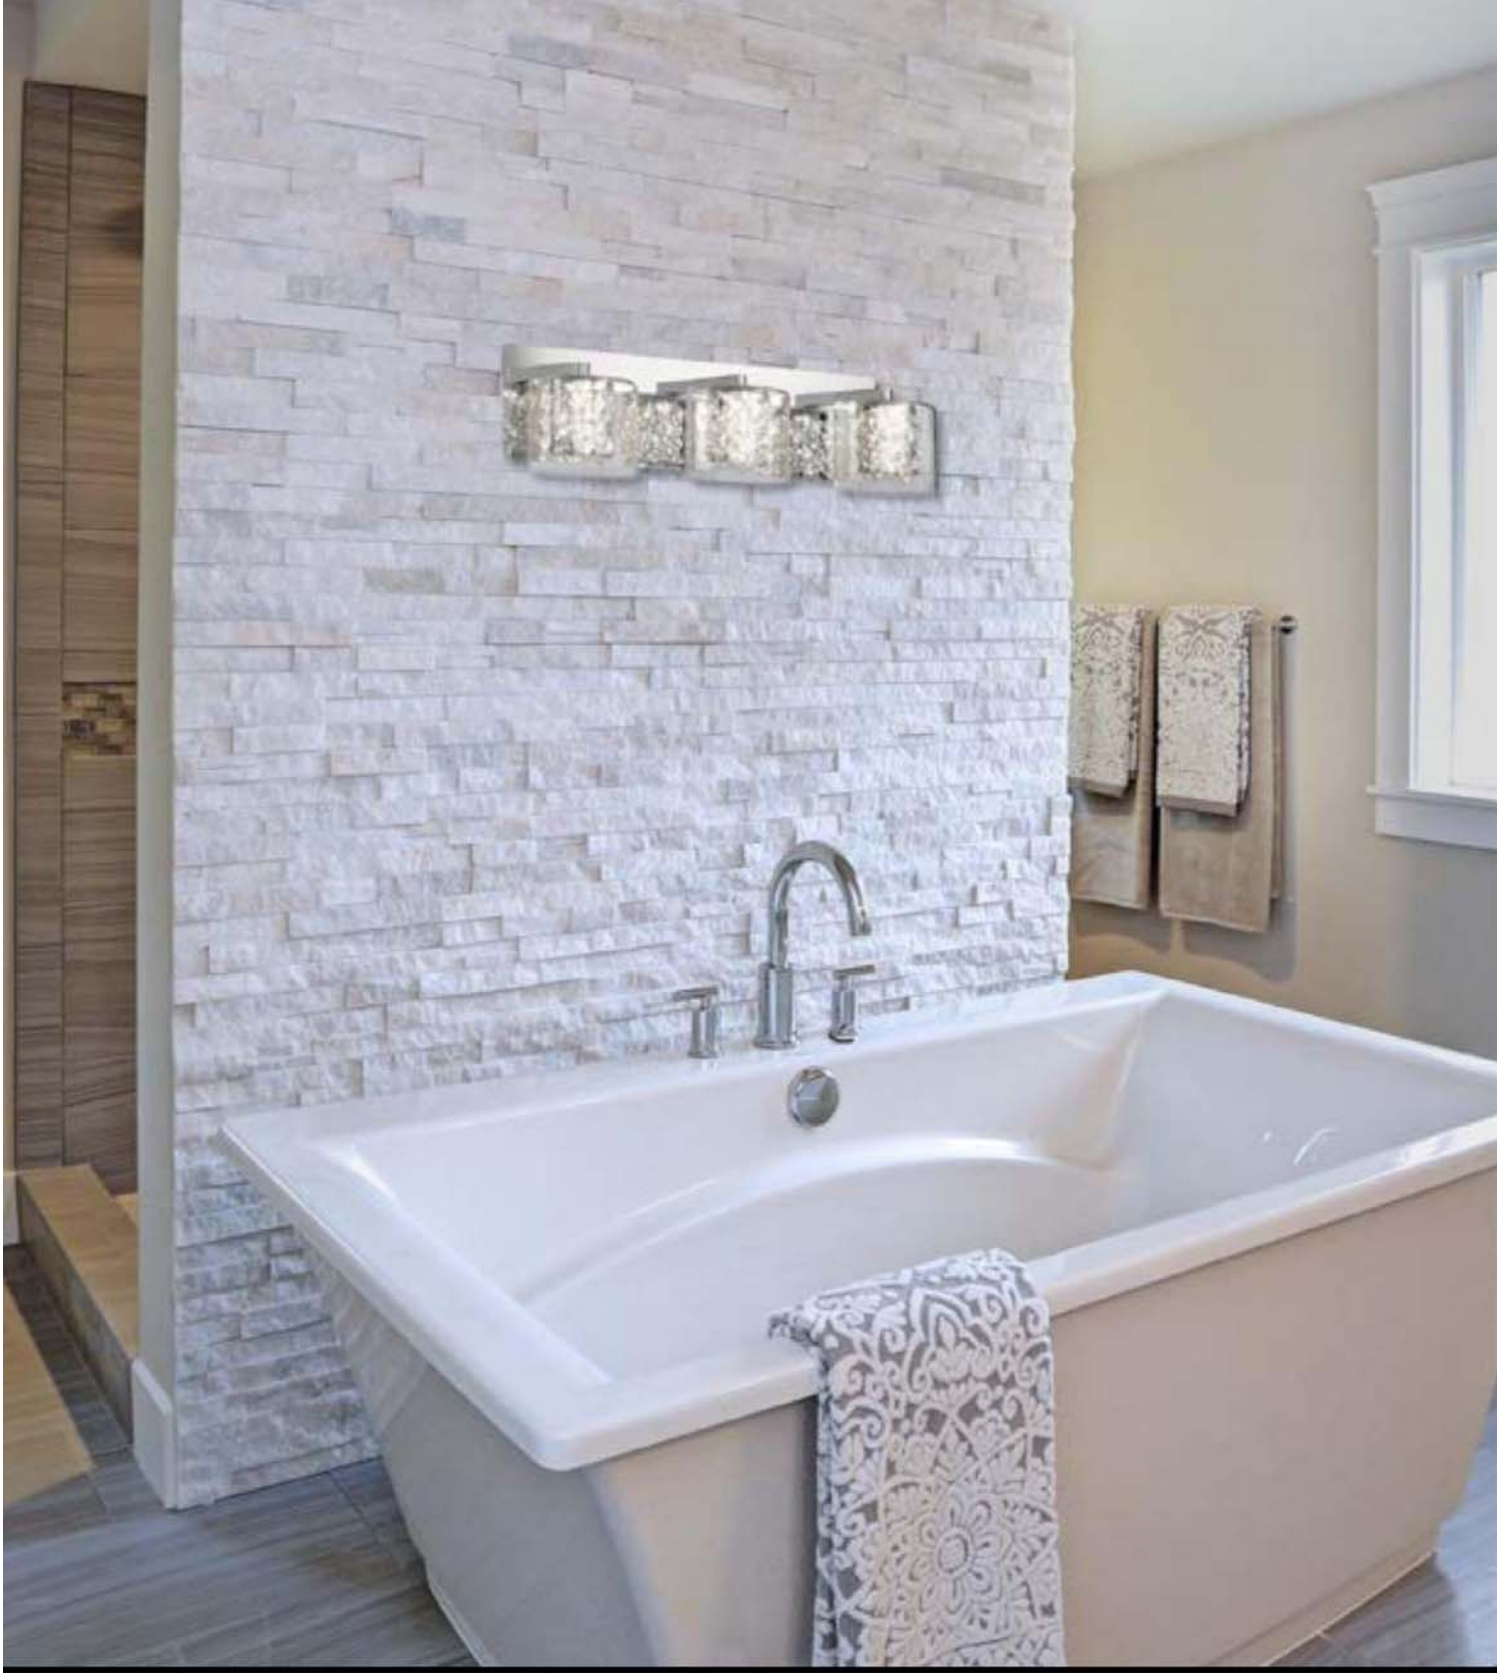

WILD GEMS

CLEAR GEMS ON GEOMETRIC CHROME FINISH • CLEAR GLASS AND CRYSTAL

A P1471-077-L

B P1472-077-L

C P1473-077-L

Item	Type	Size	Lamp	Finish	Glass
A. P1471-077-L	1 Light Bath	5¼"W x 5½"H x 7½"Ext.	6.5W LED 350 Lumens	Chrome	Clear Glass & Crystal
B. P1472-077-L	2 Light Bath	12¾"W x 5½"H x 7½"Ext.	11.5W LED 700 Lumens		
C. P1473-077-L	3 Light Bath	20½"W x 5½"H x 7½"Ext.	16.5W LED 950 Lumens		