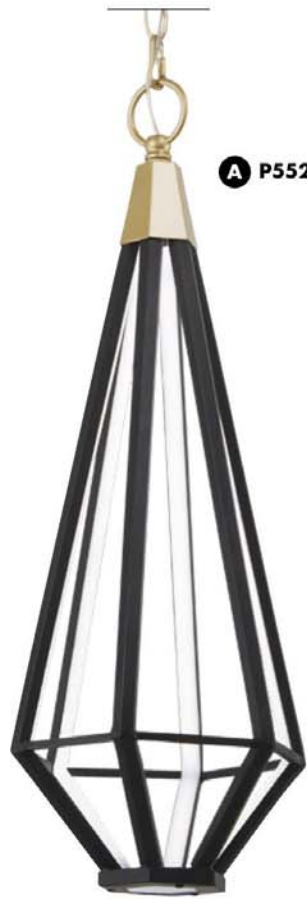

DRIPPING GEMS

A P5520-726A-L