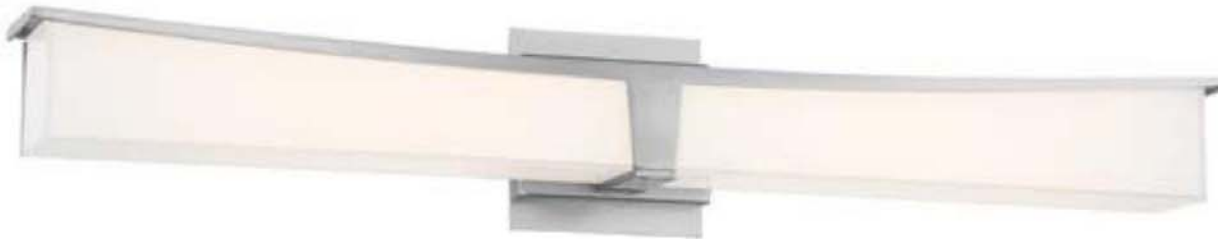

C P1534-084-L

Item	Type	Size	Lamp	Finish	Glass
A. P1532-084-L	LED Bath	18"W x 5"H x 4"Ext.	20W LED 1303 Lumens	Brushed Nickel	Frosted Aquarium Glass
B. P1533-084-L	LED Bath	24"W x 5"H x 4"Ext.	30W LED 1939 Lumens		
C. P1534-084-L	LED Bath	30"W x 5"H x 4"Ext.	40W LED 2744 Lumens		

NOTE: Fixtures are ADA compliant