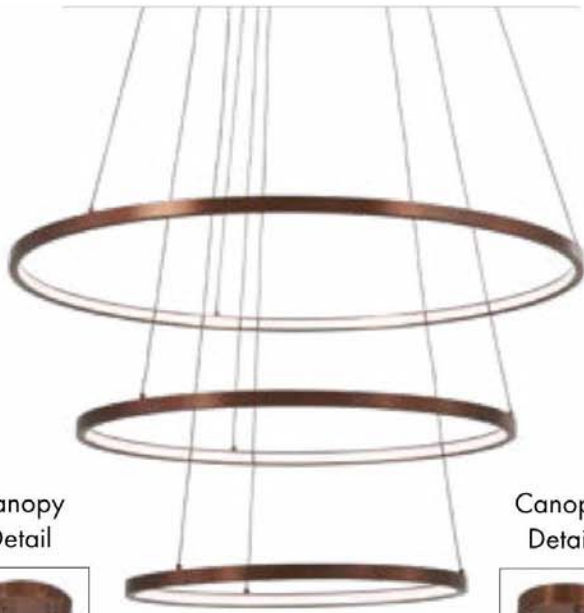

A P950-084-L

U.H.O.

B P959-084-L

Item	Type	Size	Lamp	Finish	Glass
A. P950-084-L	LED Flush Mount	15" Dia. x 3½"H	40W LED 2223 Lumens	Brushed Nickel	White Acrylic Shade
B. P959-084-L	LED Torchiere	15" Dia. x 70"H	46W LED 2330 Lumens		
NOTE: P950-084-L is ADA Compliant					

STAR GATE

WHITE FINISH • FROSTED ACRYLIC SHADE

A P8131-044-L

B P8130-044-L

STAR GATE

Item	Type	Size	Lamp	Finish	Glass
A. P8131-044-L	LED Pendant	33¼" Dia. x 5¼" H Canopy 11½" Dia. x 2¼" H	72W LED 3360 Lumens	White	Frosted Acrylic
B. P8130-044-L	LED Pendant	23½" Dia. x 4½" H Canopy 11½" Dia. x 2¼" H	52W LED 2791 Lumens		

FULL ORBIT

SATIN BRONZE FINISH • FROSTED ACRYLIC • SLENDER AND MODERN

A P8164-670-L

FULL ORBIT

Canopy Detail

B P8163-670-L

Canopy Detail

C P8162-670-L