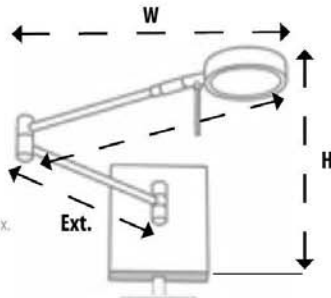

MEASUREMENTS & SPECIFICATIONS

Wall Mounted Lights
Measurements:
W x H x Ext.

Ceiling Mount Lights
Measurements:
Dia. x H

Ceiling Mount Lights
Measurements:
L x W x H

Adjustable Portable Lights
Measurements:
Dia. x H or L x W x H
Adjustable to # "L" # "H" Max.