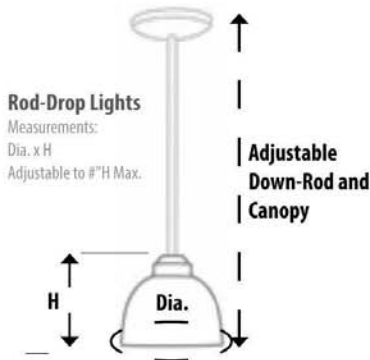

Rod-Drop Lights
Measurements:
Dia. x H
Adjustable to # "H" Max.

Adjustable Down-Rod and Canopy