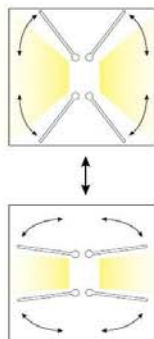

WALL SCONCES

A P1243-566-L