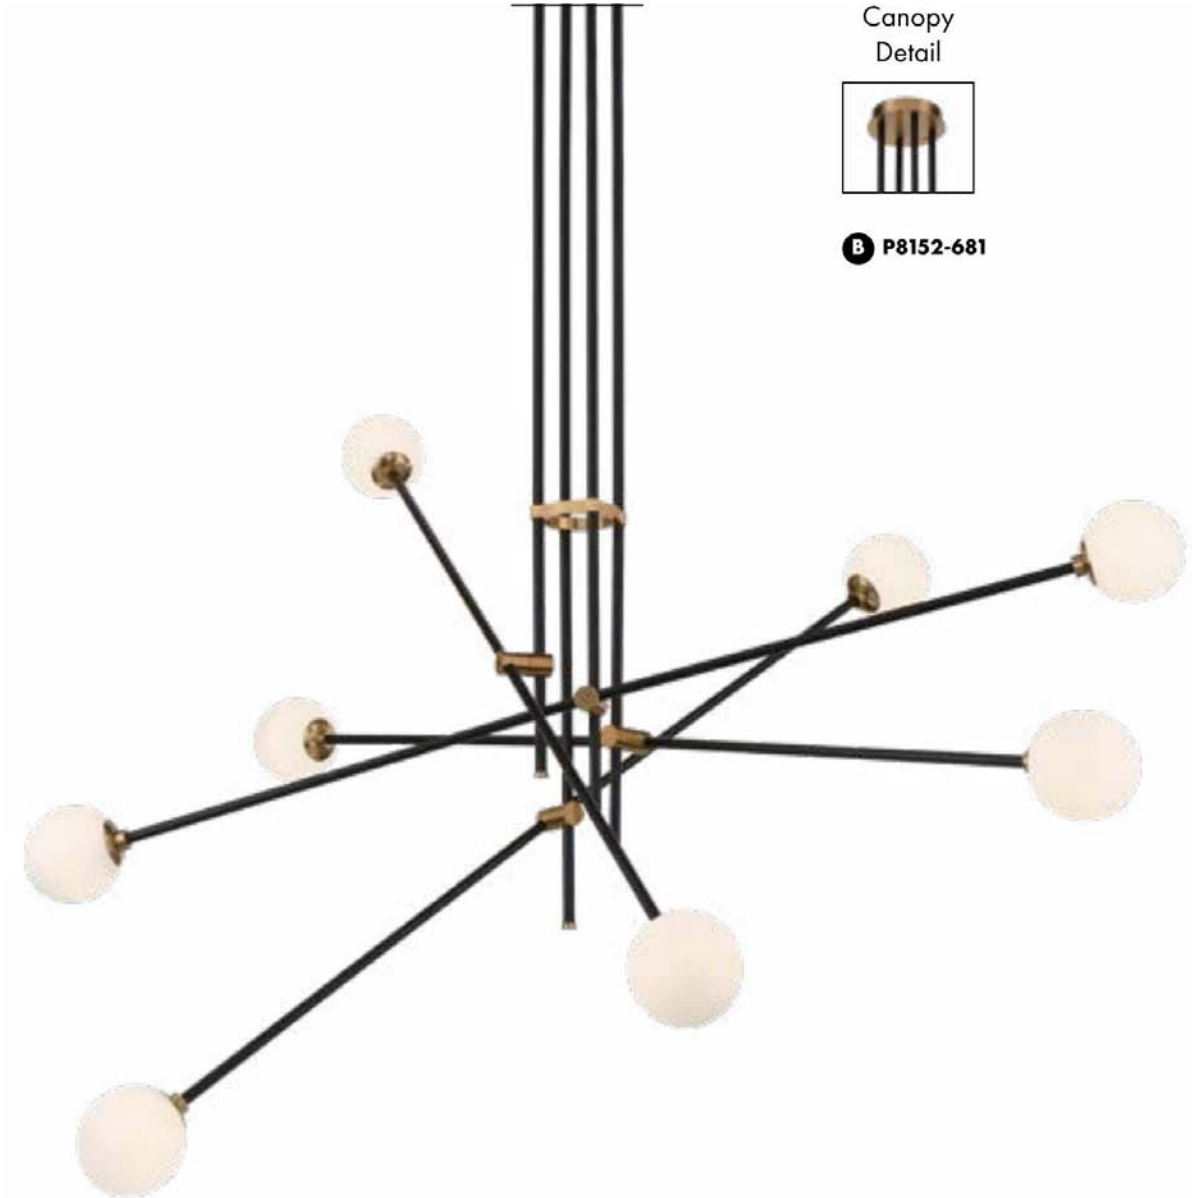

Item	Type	Size	Lamp	Finish	Glass
A. P8155-681	6 Light Chandelier	32"Dia x 38¼"H	6-40W G9 (Incl.)	Coal and Aged Brass	Etched Opal Glass
B. P8152-681	8 Light Chandelier	50"Dia x 42"H	8-40W G9 (Incl.)