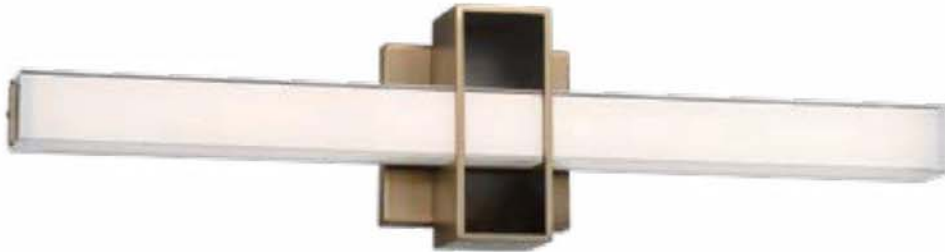

B P1523-575-L