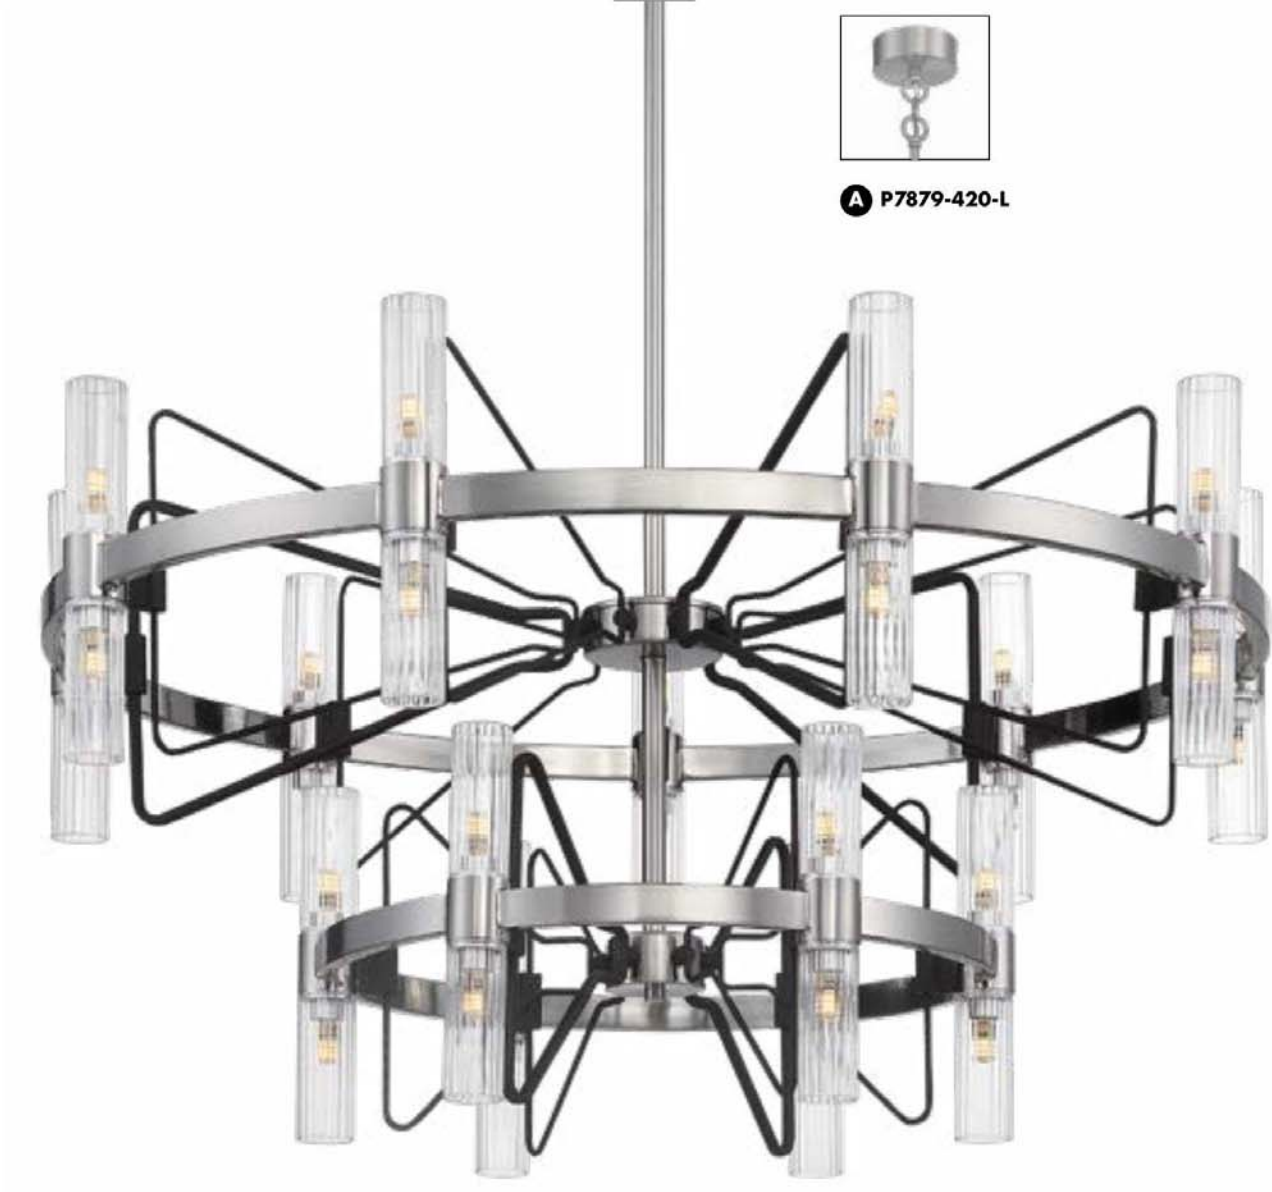

MASS TRANSIT

BRUSHED NICKEL WITH SAND COAL FINISH • CLEAR RIBBED GLASS

Canopy
Detail

A P7879-420-L