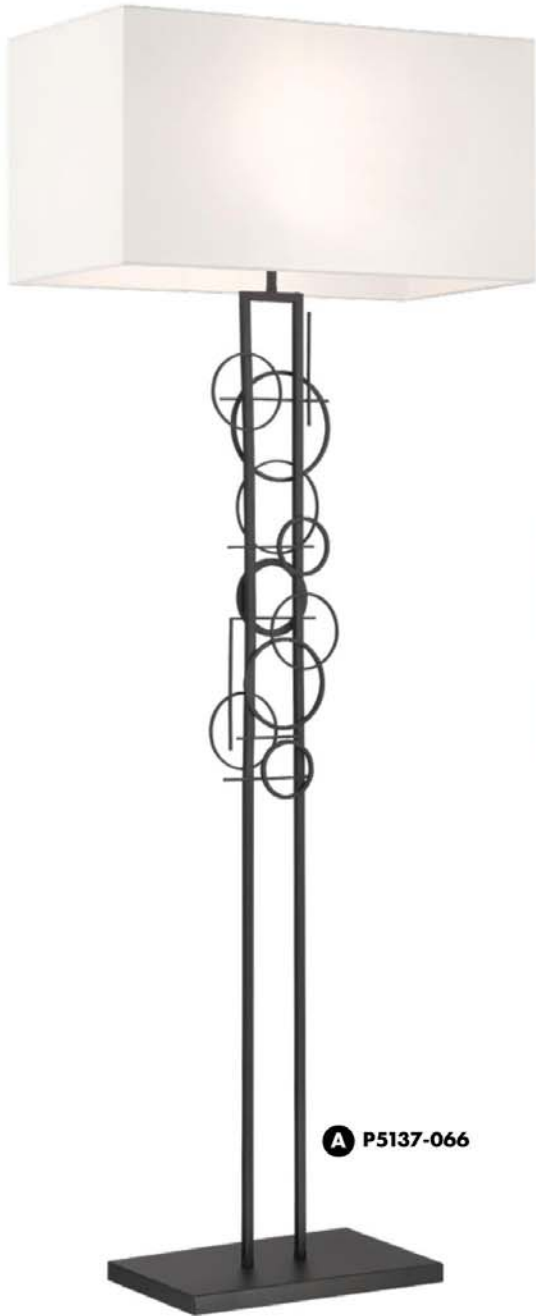

TEMPO

Item	Type	Size	Lamp	Finish	Shade
A. P5137-066	2 Light Floor Lamp	24"W x 62"H x 12"Ext.	2/100W Medium Base	Sand Coal	White Linen
B. P5136-066	2 Light Desk Lamp	20"W x 28"H x 10"Ext.