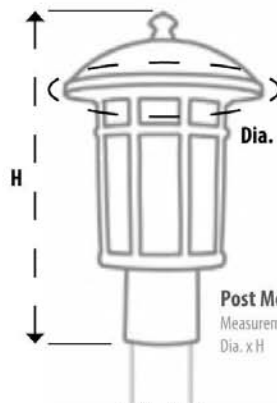

Adjustable Down-Rod and Canopy

Chain Hung Lights
Measurements:
L x W x H

Chain Hung Lights
Measurements:
Dia. x H

Rod-Drop Lights
Measurements:
L x W x H
Adjustable to # "H" Max.

Adjustable Down-Rod and Canopy