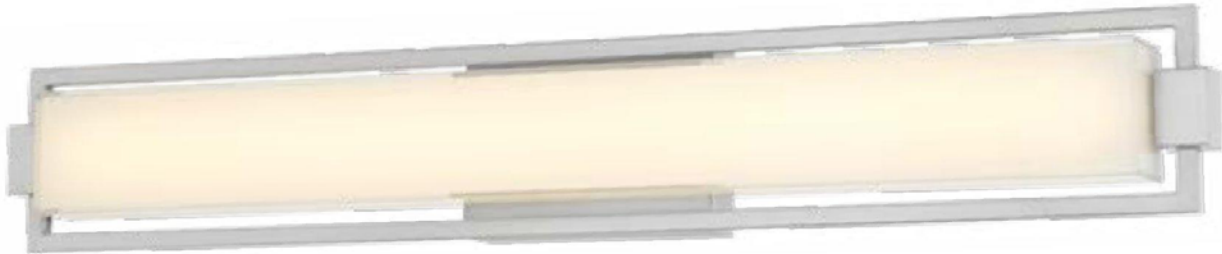

B P5352-2-084-L

Item	Type	Size	Lamp	Finish	Glass
A. P5352-1-084-L	LED Bath	24"W x 4¾"H x 3¼"Ext.	22W LED 1811 Lumens	Brushed Nickel	Frosted Aquarium
B. P5352-2-084-L	LED Bath	31 ¼"W x 4¾"H x 3¼"Ext.	30W LED 2447 Lumens