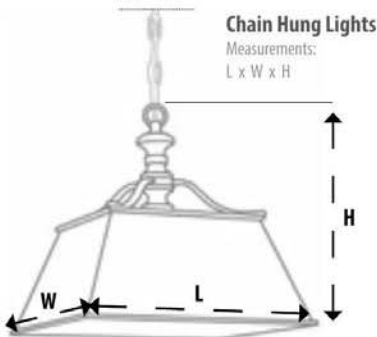

Chain Hung Lights
Measurements:
L x W x H