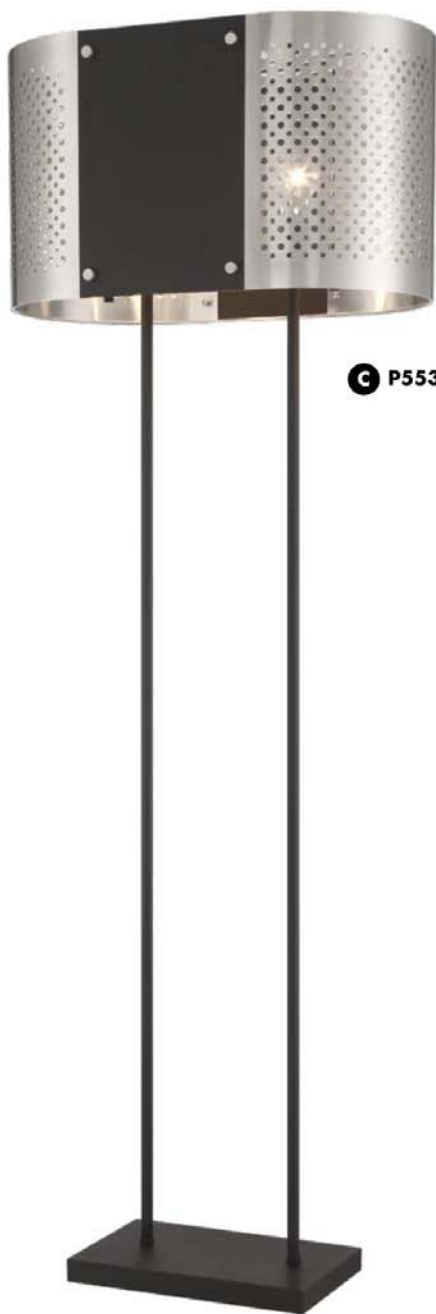

C P5534-420