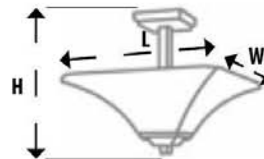

Ceiling Mount Lights
Measurements:
L x W x H