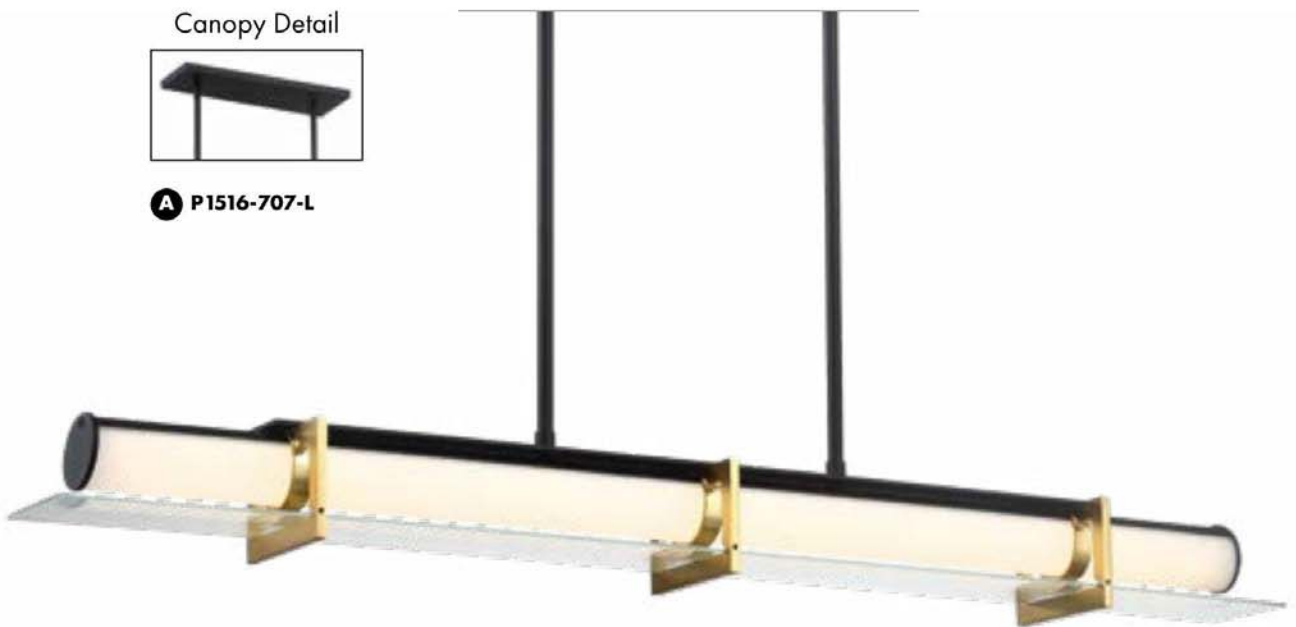

MIDNIGHT GOLD

COAL WITH HONEY GOLD HIGHLIGHTS • ETCHED WHITE & CLEAR RIBBED GLASS