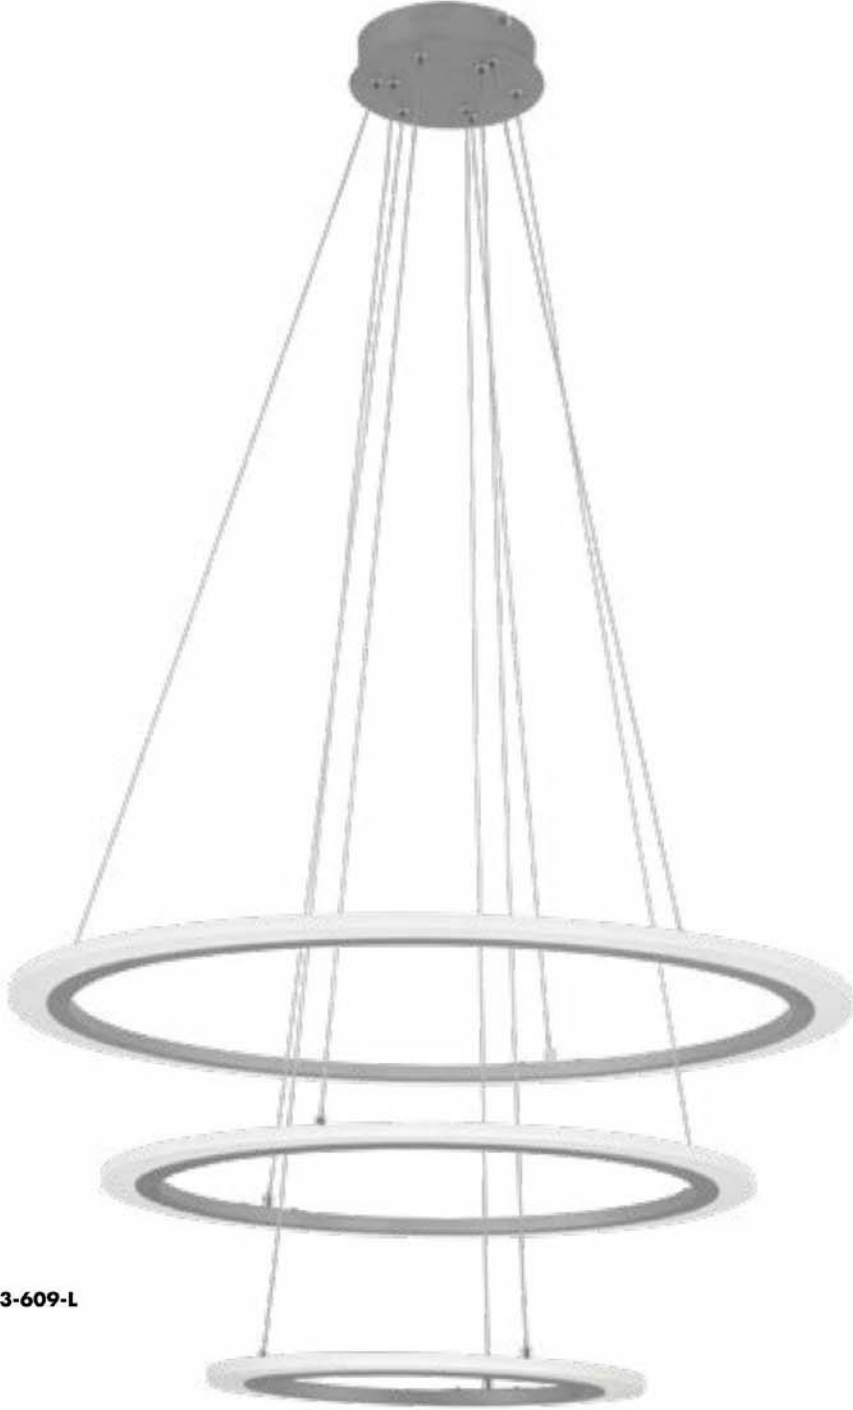

DISCOVERY

SILVER FINISH • FROSTED ACRYLIC • MINIMALIST • LED

A P8143-609-L