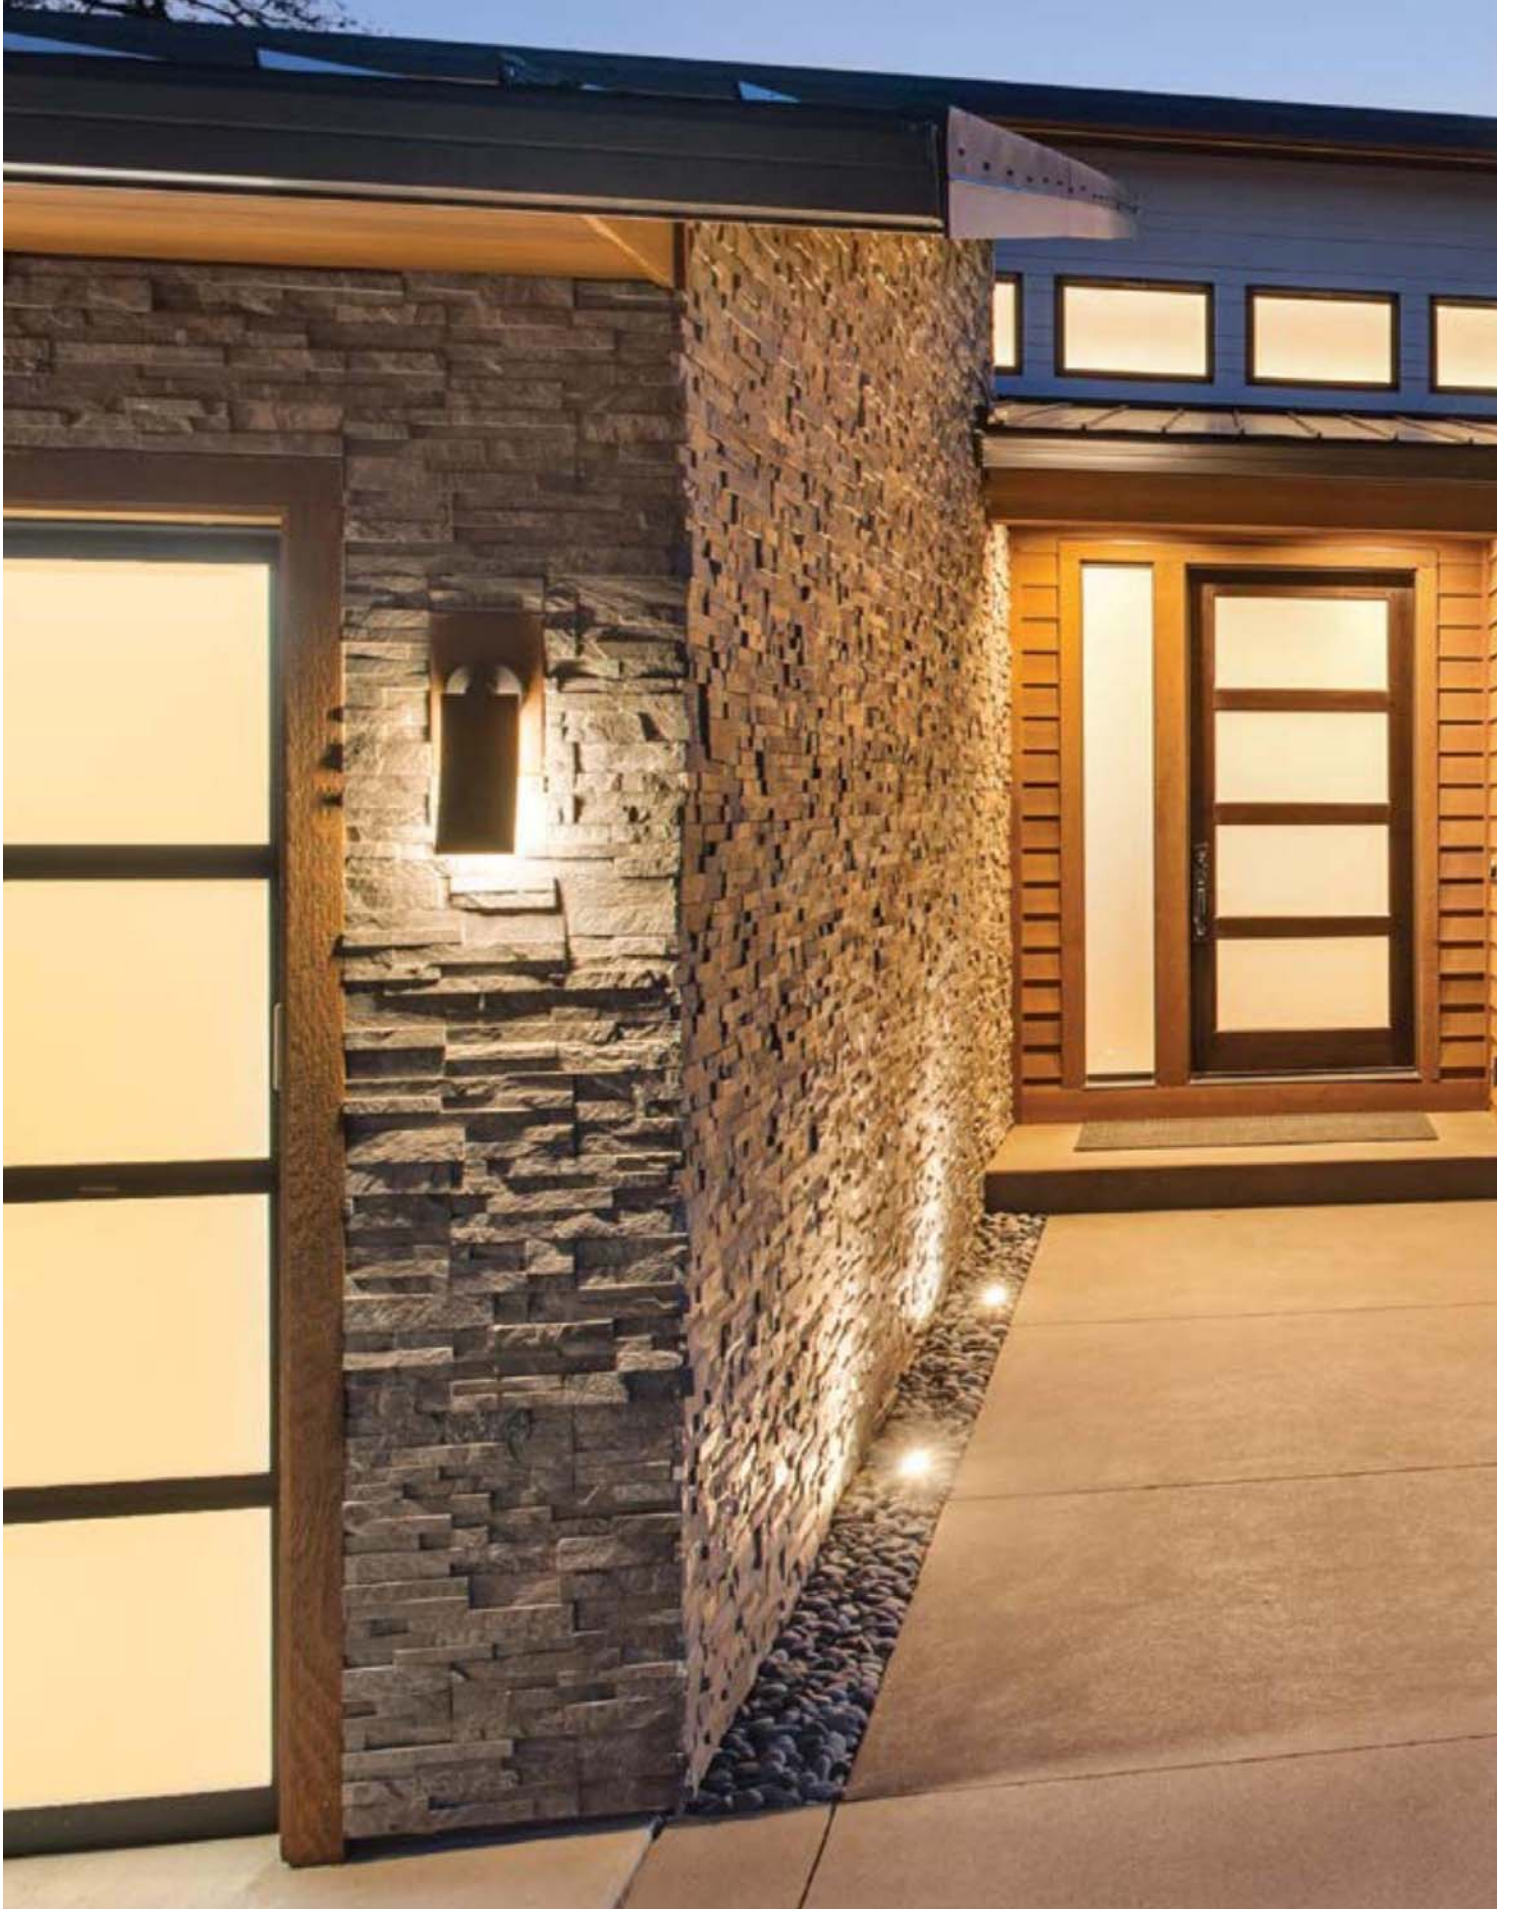

A P516-1-615

B P516-3-615

PORTABLES

Item	Type	Size	Lamp	Finish	Shade
A. P516-1-615	2 Light Table Lamp	18" Dia. x 31 1/2" H	2-10W Medium Base LED	Antique Dorian Bronze™	Ivory Linen Shade
B. P516-3-615	2 Light Floor Lamp	20" Dia. x 61" H	2-10W Medium Base LED		
NOTE: On/Off Pull Chains					