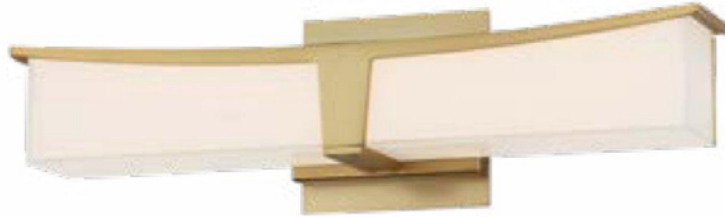

NOTE: Fixtures are ADA compliant

A P1532-248-L

B P1533-248-L

C P1534-248-L

Item	Type	Size	Lamp	Finish	Glass
A. P1532-248-L	LED Bath	18"W x 5"H x 4"Ext.	20W LED 949 Lumens	Honey Gold	Frosted Aquarium Glass
B. P1533-248-L	LED Bath	24"W x 5"H x 4"Ext.	30W LED 1430 Lumens		
C. P1534-248-L	LED Bath	30"W x 5"H x 4"Ext.	40W LED 1958 Lumens		