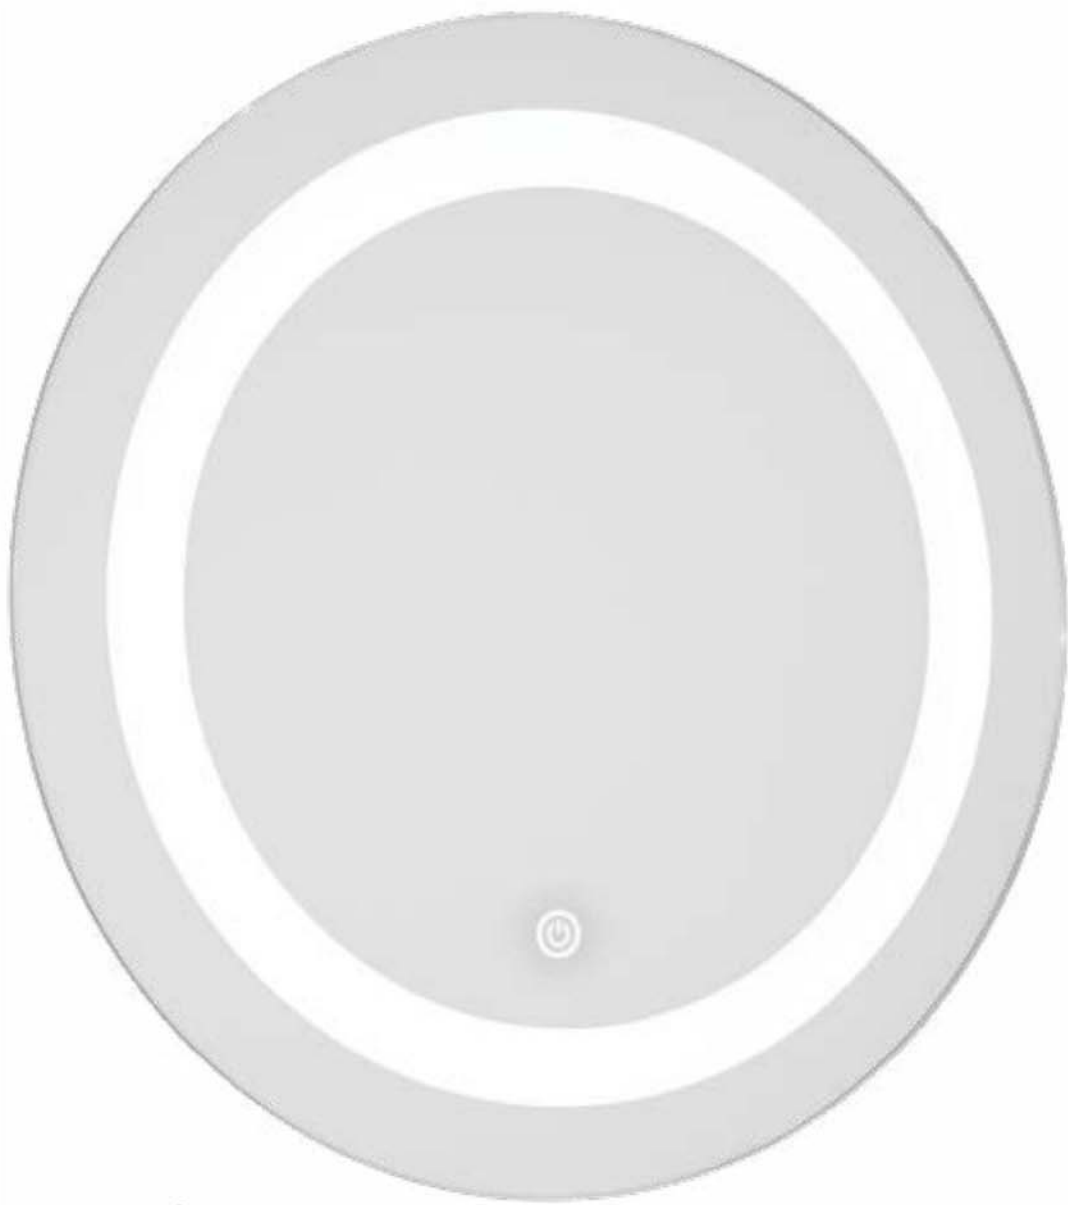

MIRRORS

A P6105