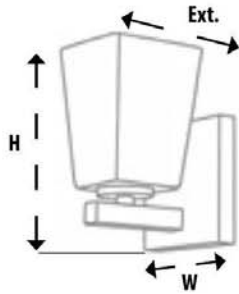

MEASUREMENTS & SPECIFICATIONS

Wall Mounted Lights
Measurements:
W x H x Ext.