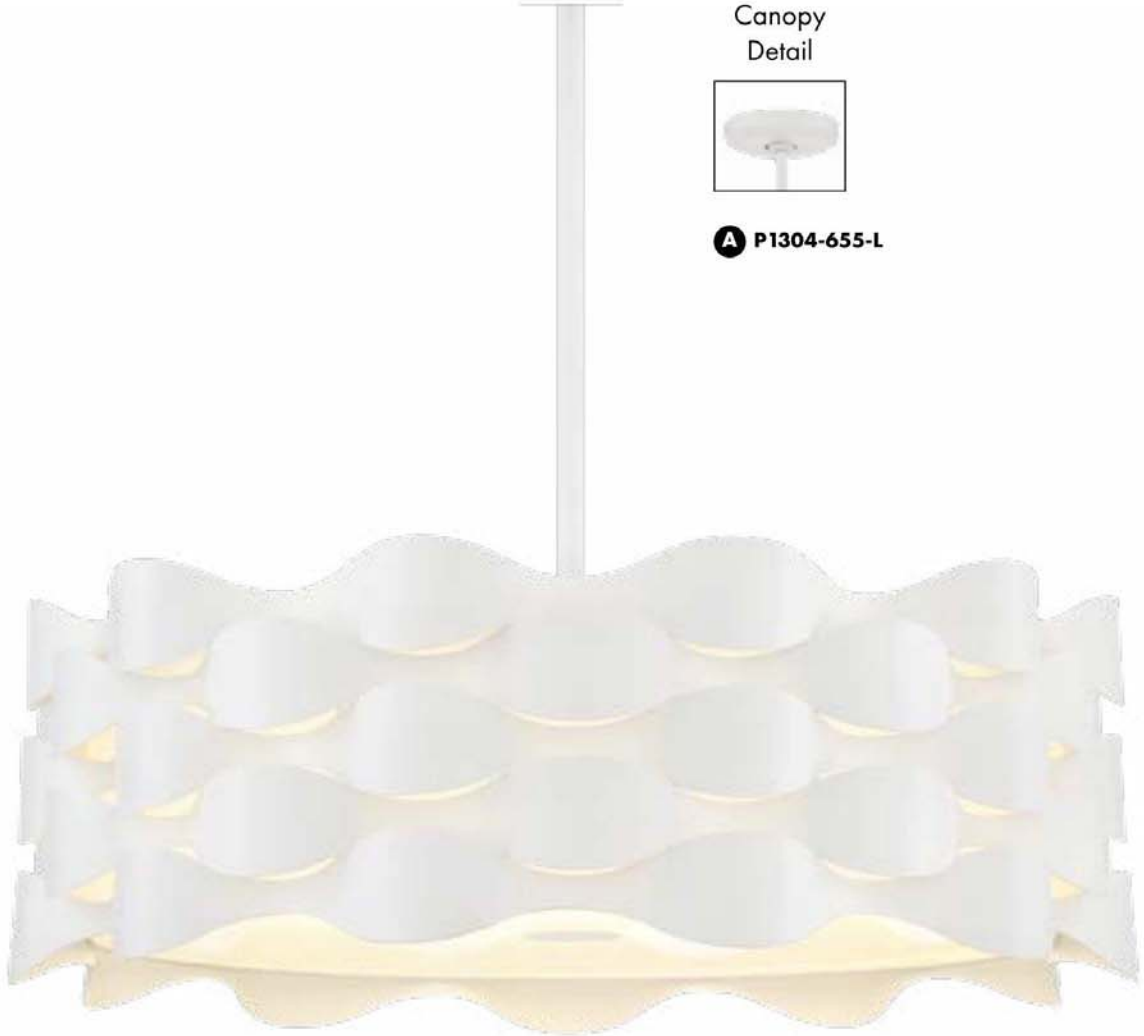

CIRCUIT

SMOKED IRON • WHITE FABRIC SHADE WITH INTERIOR ETCHED OPAL GLASS

Canopy
Detail

A P1814-172

Canopy
Detail

B P1813-172

Item	Type	Size	Lamp	Finish	Glass
A. P1814-172	4 Light Pendant	24" Dia. x 10 1/4" H Drop- 17 1/4" - 53 1/4" H Max.	4-100W Medium Base	Smoked Iron	White Fabric Shade with Interior Etched White Glass
B. P1813-172	4 Light Pendant	18" Dia. x 10 1/4" H Drop- 17 1/4" - 53 1/4" H Max.	4-100W Medium Base		

CHANDELIERS & PENDANTS

FEATURED

COASTAL CURRENT

DOTS

COASTAL CURRENT

SAND WHITE METAL SHADE • WHITE LINEN SHADE • GLASS DIFFUSER

Canopy
Detail

A P1304-655-L

COASTAL CURRENT

Item	Type	Size	Lamp	Finish	Glass
A. P1304-655-L	LED Pendant	21" Dia. x 7¼"H 14½" Drop - 50½"H Max	52W LED 3423 Lumens	Sand White Metal Shade	Interior White Linen Shade Frosted Glass Diffuser

Canopy
Detail

A P1302-655-L

Canopy
Detail

B P1301-655-L

Item	Type	Size	Lamp	Finish	Glass
A. P1302-655-L	LED Semi Flush	18" Dia. x 11"H	38W LED 2406 Lumens	Sand White Metal Shade	Interior White Linen Shade
B. P1301-655-L	LED Mini Pendant	9" Dia. x 13½"H 20¾" Drop - 56¾"H Max	16W LED 401 Lumens		Frosted Glass Diffuser