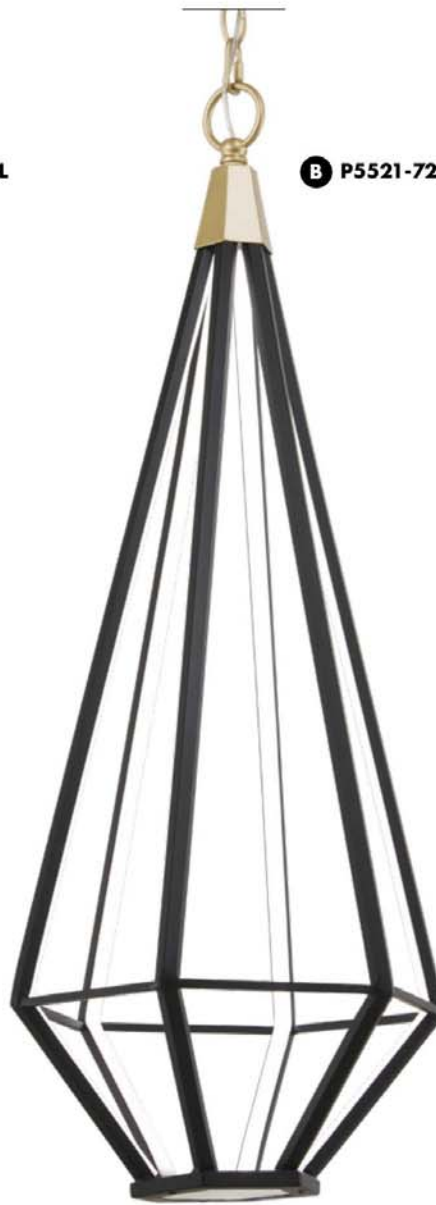

A P5520-726A-L

B P5521-726A-L

	Item	Type	Size	Lamp	Finish	Glass
A.	P5520-726A-L	LED Pendant	8 ¼" Dia. x 23"H	25W LED	Soft Brass and Coal	Lucent Silicone
B.	P5521-726A-L		12 ¼" Dia. x 32 ½"H	30W LED