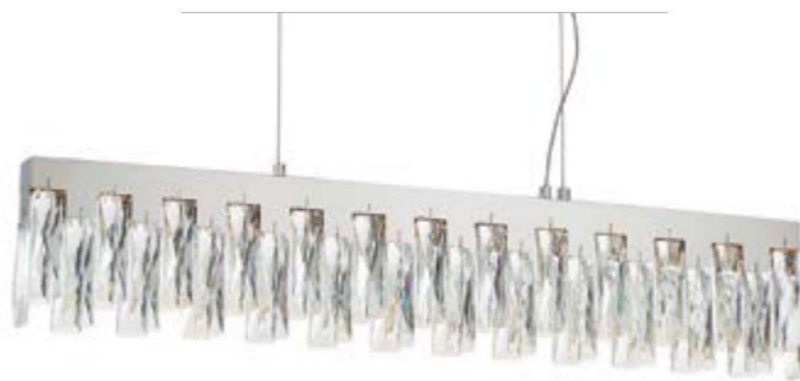

Item	Type	Size	Lamp	Finish	Glass
A.	P5330-077-L	LED Pendant	23½" Dia. x 6½"H	40W LED DC	Chrome	Clear Cut Crystal
B.	P5333-077-L	LED Island Light	32½"L x 6½"W x 3½"H	20W LED DC		
C.	P5337-077-L	LED Island Light	43½"L x 6½"W x 3½"H	36W LED DC