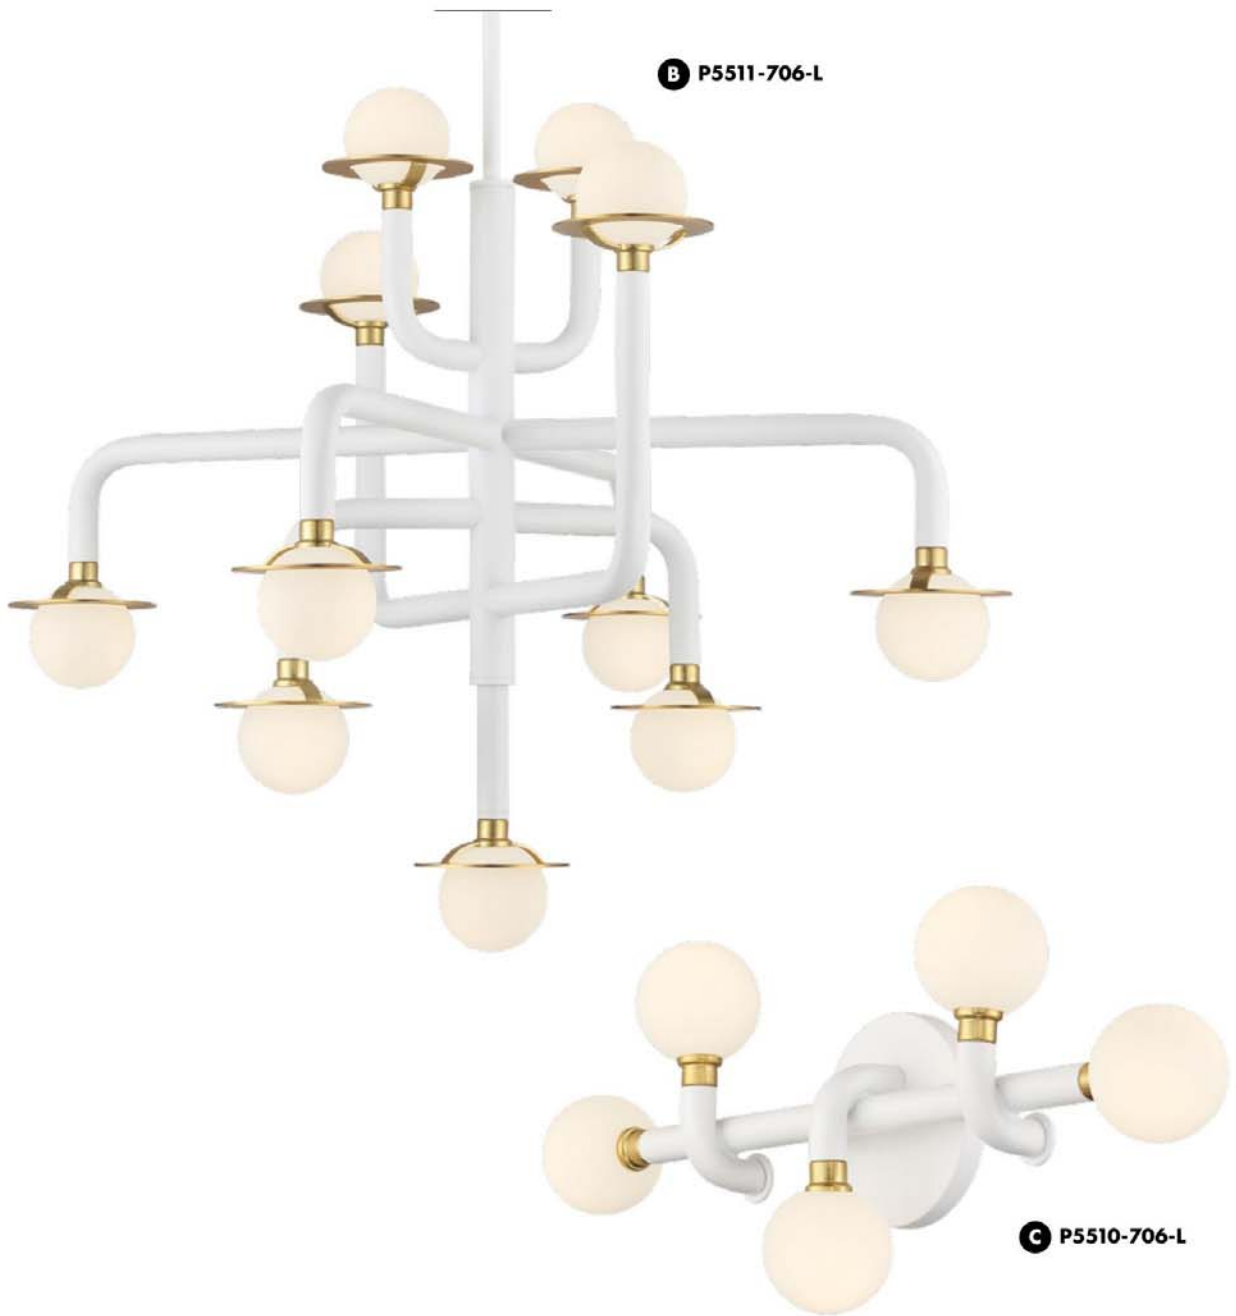

LED Mirrors
Page 30

Tempo
Page 31

Aspect
Pages 32-33

Baratti
Pages 34-35

Featherly
Pages 36-37

Cisne
Pages 38-39

TUBULAR

Item	Type	Size	Lamp	Finish	Glass
A. P5512-706-L	5 Light Pendant	12" Dia. x 24"H	5/2W G9 LED (Incl.)	White and Honey Gold	Etched Opal
B. P5511-706-L	11 Light Chandelier	29½" Dia. x 30"H	11/2W G9 LED (Incl.)		
C. P5510-706-L*	5 Light Bath Vanity	22¾"W x 9¼"H x 4"Ext	5/2W G9 LED (Incl.)		