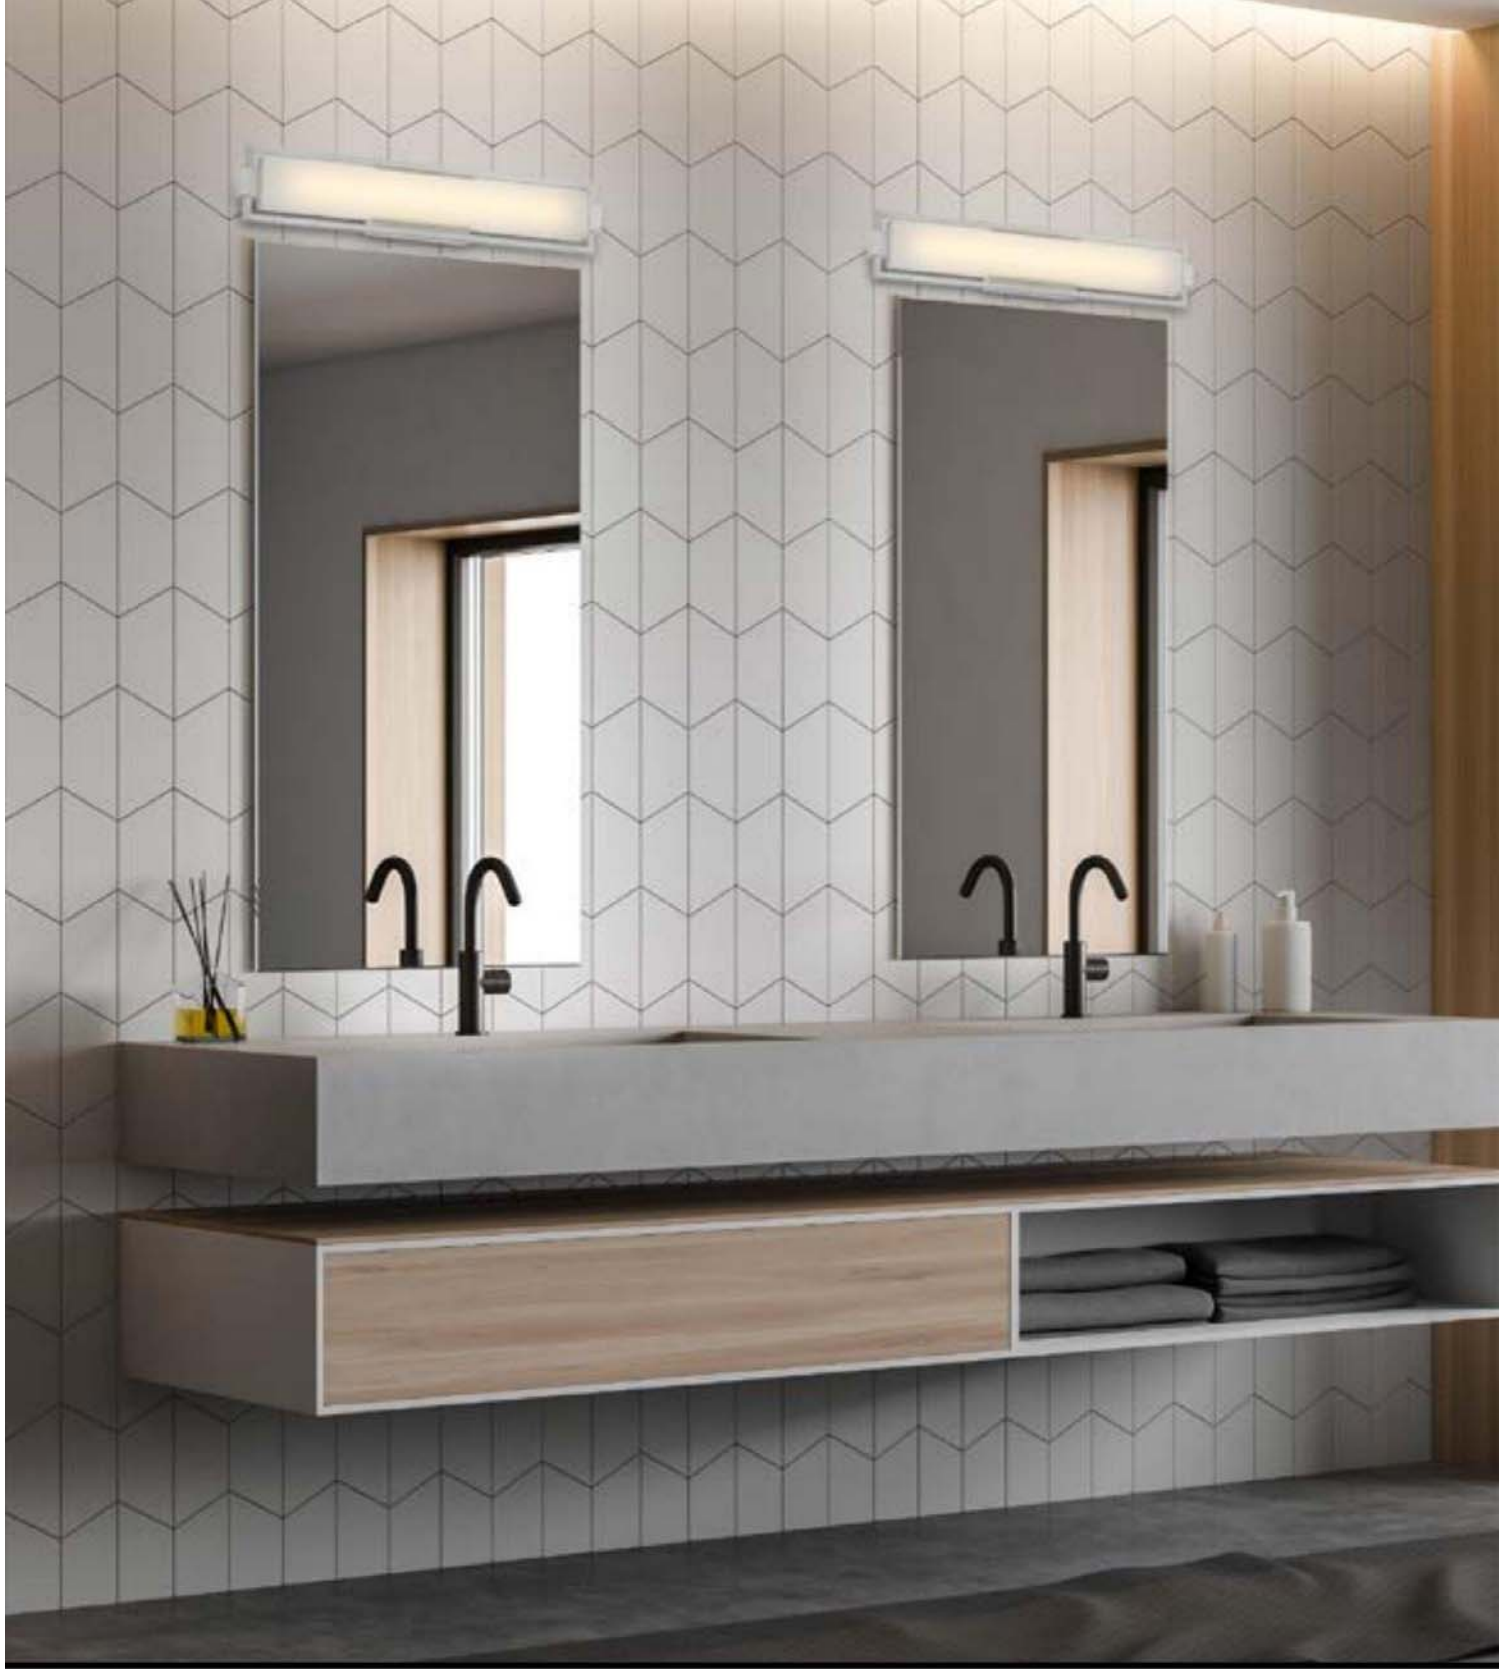

NOTE: Fixtures are ADA compliant

SKINNY

BRUSHED NICKEL FINISH • FROSTED ACRYLIC

A P5721-084-L

B P5722-084-L

C P5723-084-L

Item	Type	Size	Lamp	Finish	Glass
A. P5721-084-L	LED Bath	8"W x 6"H x 3¼"Ext.	11W LED 455 Lumens	Brushed Nickel	Frosted Acrylic
B. P5722-084-L	LED Bath	17"W x 6"H x 3¼"Ext.	27W LED 1017 Lumens		
C. P5723-084-L	LED Bath	23"W x 6"H x 3¼"Ext.	39W LED 1471 Lumens		
NOTE: Fixtures are ADA compliant					