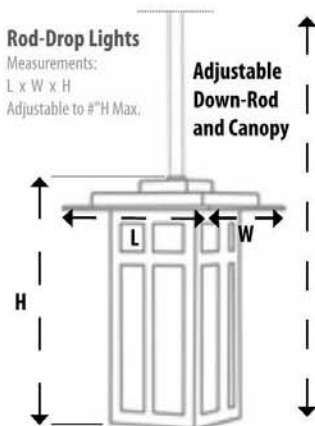

Rod-Drop Lights
Measurements:
L x W x H
Adjustable to # "H" Max.

Adjustable Down-Rod and Canopy