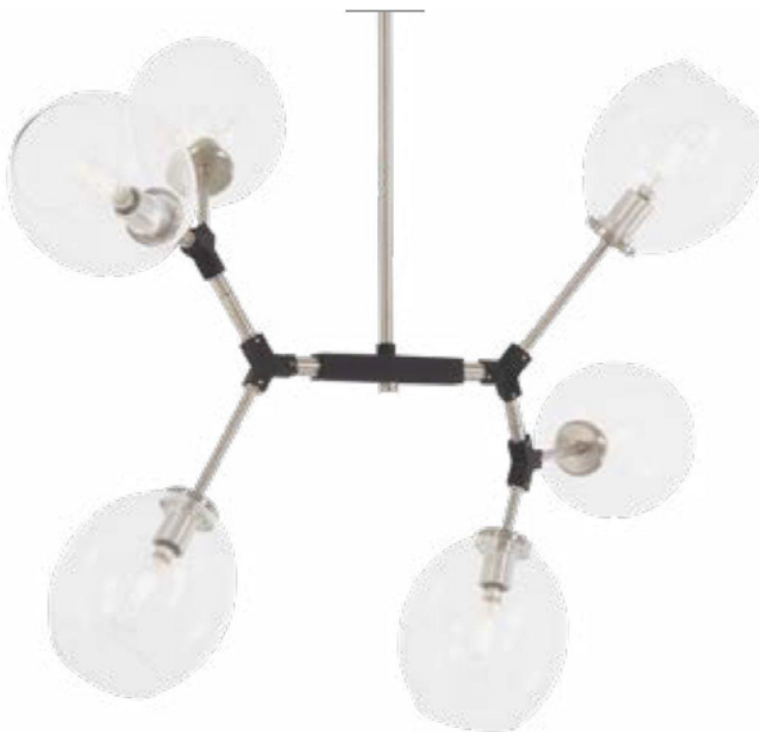

Canopy
Detail

A P1365-619

Item	Type	Size	Lamp	Finish	Glass
A. P1365-619	8 Light Pendant	24¾" Dia. x 33¾"H	8-60W Candelabra Base	Brushed Nickel With Coal Accents	Clear Glass

Canopy Detail

A P1368-619

Canopy
Detail

B P1369-619

C P1363-619

Canopy
Detail

D P1366-619

Item	Type	Size	Lamp	Finish	Glass
A. P1368-619	8 Light Chandelier	41" L x 25½" W x 16¾" H	8-60W Candelabra Base	Brushed Nickel With Coal Accents	Clear Glass
B. P1369-619	9 Light Chandelier	30" Dia. x 14¾" H	9-60W Candelabra Base		
C. P1363-619	3 Light Semi Flush	19" Dia. x 10¾" H	3-60W Candelabra Base		
D. P1366-619	6 Light Pendant	34½" L x 21 ½" W x 13¼" H	6-60W Candelabra Base		

NEXPO

COAL FINISH • CLEAR GLASS

Canopy
Detail

A P1365-66A

Canopy
Detail

B P1369-66A

Item	Type	Size	Lamp	Finish	Glass
A. P1365-66A	8 Light Chandelier	24¾" Dia. x 33¾"H	8-60W Candelabra Base	Coal	Clear Glass
B. P1369-66A	9 Light Chandelier	30" Dia. x 14¾"H	9-60W Candelabra Base		
C. P1363-66A	3 Light Semi Flush	19" Dia. x 10¾"H	3-60W Candelabra Base		
D. P1366-66A	6 Light Chandelier	34½"W x 13¼"H x 21 ½"Ext.	6-60W Candelabra Base		
E. P1368-66A	8 Light Chandelier	41"W x 16¾"H x 25½"Ext.	8-60W Candelabra Base		