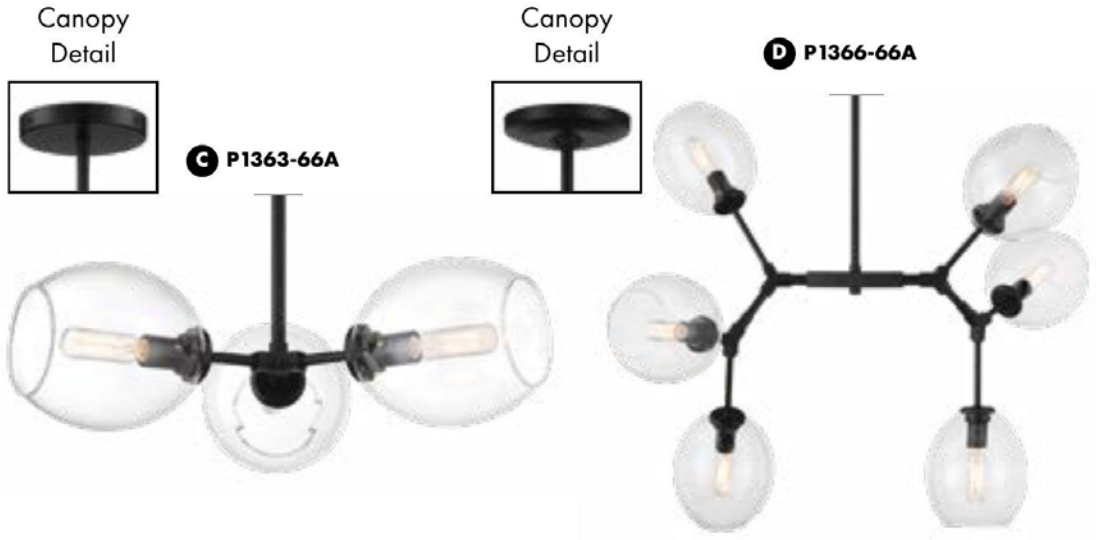

Canopy
Detail

A P1365-619

Item	Type	Size	Lamp	Finish	Glass
A. P1365-619	8 Light Pendant	24¾" Dia. x 33¾"H	8-60W Candelabra Base	Brushed Nickel With Coal Accents	Clear Glass

Canopy Detail

A P1368-619

Canopy
Detail

B P1369-619

C P1363-619

Canopy
Detail

D P1366-619

Item	Type	Size	Lamp	Finish	Glass
A. P1368-619	8 Light Chandelier	41" L x 25½" W x 16¾" H	8-60W Candelabra Base	Brushed Nickel With Coal Accents	Clear Glass
B. P1369-619	9 Light Chandelier	30" Dia. x 14¾" H	9-60W Candelabra Base		
C. P1363-619	3 Light Semi Flush	19" Dia. x 10¾" H	3-60W Candelabra Base		
D. P1366-619	6 Light Pendant	34½" L x 21 ½" W x 13¼" H	6-60W Candelabra Base		

NEXPO

COAL FINISH • CLEAR GLASS

Canopy
Detail

A P1365-66A

Canopy
Detail

B P1369-66A

Item	Type	Size	Lamp	Finish	Glass
A. P1365-66A	8 Light Chandelier	24¾" Dia. x 33¾"H	8-60W Candelabra Base	Coal	Clear Glass
B. P1369-66A	9 Light Chandelier	30" Dia. x 14¾"H	9-60W Candelabra Base		
C. P1363-66A	3 Light Semi Flush	19" Dia. x 10¾"H	3-60W Candelabra Base		
D. P1366-66A	6 Light Chandelier	34½"W x 13¼"H x 21 ½"Ext.	6-60W Candelabra Base		
E. P1368-66A	8 Light Chandelier	41"W x 16¾"H x 25½"Ext.	8-60W Candelabra Base		

POLARES

HONEY GOLD • ETCHED WHITE GLASS • MID CENTURY MODERN

Canopy
Detail

A P1488-248

Canopy
Detail

B P1486-248

Item	Type	Size	Lamp	Finish	Glass
A. P1488-248	Chandelier	36"D x 26"H Drop- 30¾" - 60¾"H Max.	8-60W G-9 Xenon (Incl.)	Honey Gold	Etched White Glass with Clear Seeded Acrylic Accents
B. P1486-248	Chandelier	28"L x 19¼"H Drop- 23½" - 59½"H Max.	6-60W G-9 Xenon (Incl.)		