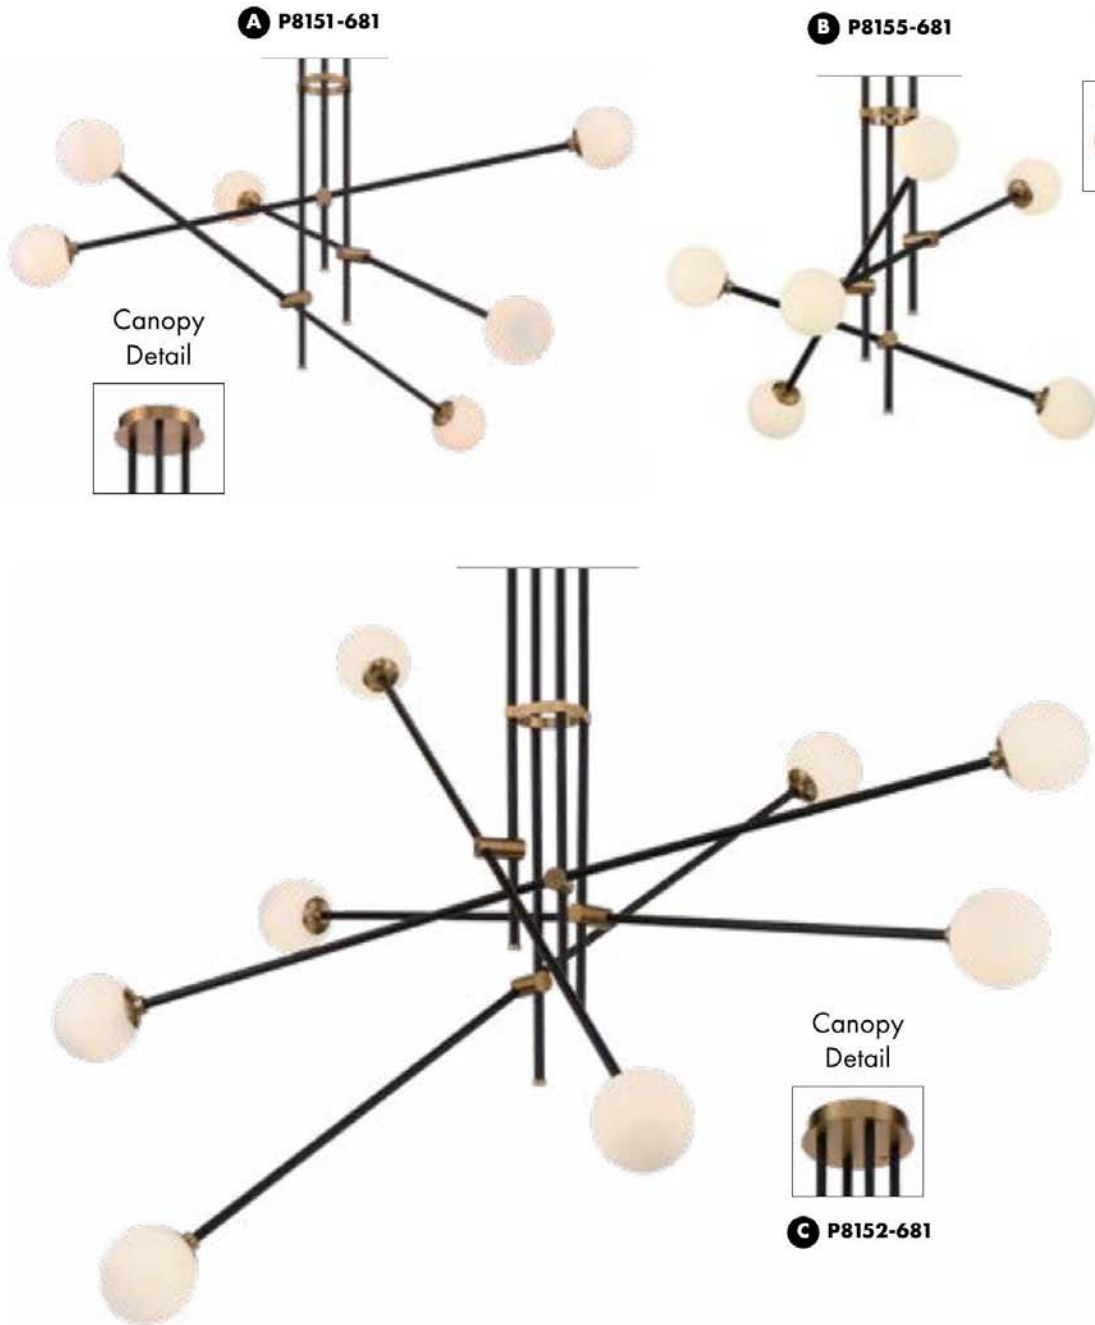

COSMET

COAL AND AGED BRASS • ETCHED OPAL GLASS • MID CENTURY MODERN

COSMET

Item	Type	Size	Lamp	Finish	Glass
A. P8151-681	6 Light Chandelier	41" Dia. x 38½"H Min. 12" Dia. x 12" W	6-40W G-9 Base (Incl.)	Coal and Aged Brass	Etched Opal Glass
B. P8155-681	6 Light Chandelier	32" Dia. x 38¼"H Min. 12" Dia. x 12" W	6-40W G-9 Base (Incl.)		
C. P8152-681	8 Light Chandelier	50" Dia. x 42"H Min. 12" Dia. x 12" W	8-40W G-9 Base (Incl.)