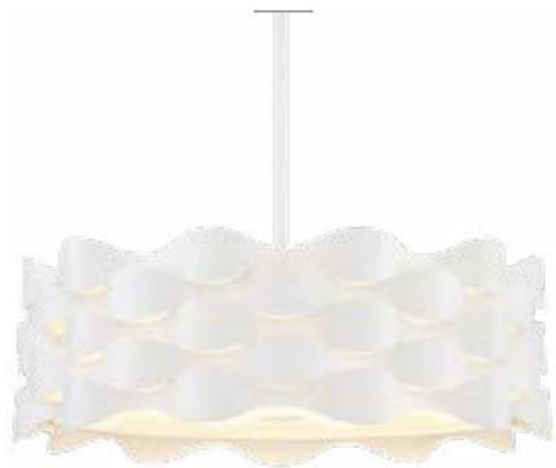

CHANDELIERS & PENDANTS

FEATURED