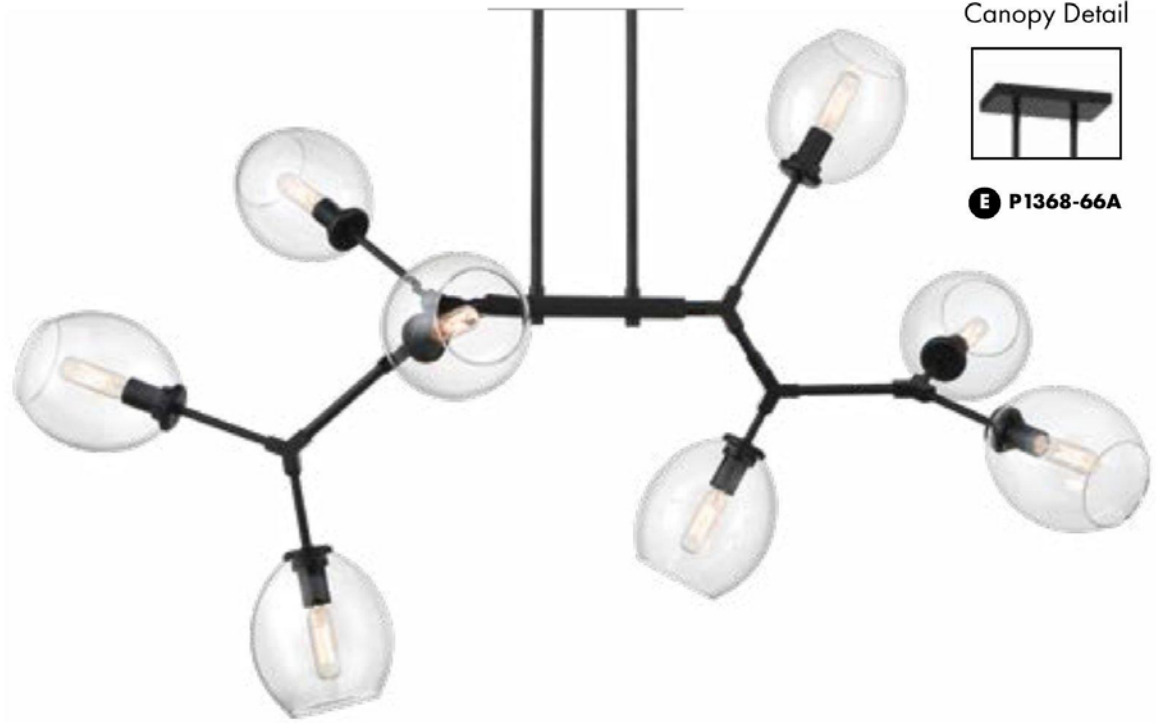

Canopy
Detail

A P1365-619

Item	Type	Size	Lamp	Finish	Glass
A. P1365-619	8 Light Pendant	24¾" Dia. x 33¾"H	8-60W Candelabra Base	Brushed Nickel With Coal Accents	Clear Glass

Canopy Detail

A P1368-619

Canopy
Detail

B P1369-619

C P1363-619

Canopy
Detail

D P1366-619

Item	Type	Size	Lamp	Finish	Glass
A. P1368-619	8 Light Chandelier	41" L x 25½" W x 16¾" H	8-60W Candelabra Base	Brushed Nickel With Coal Accents	Clear Glass
B. P1369-619	9 Light Chandelier	30" Dia. x 14¾" H	9-60W Candelabra Base		
C. P1363-619	3 Light Semi Flush	19" Dia. x 10¾" H	3-60W Candelabra Base		
D. P1366-619	6 Light Pendant	34½" L x 21 ½" W x 13¼" H	6-60W Candelabra Base		

NEXPO

COAL FINISH • CLEAR GLASS

Canopy
Detail

A P1365-66A

Canopy
Detail

B P1369-66A

Item	Type	Size	Lamp	Finish	Glass
A. P1365-66A	8 Light Chandelier	24¾" Dia. x 33¾"H	8-60W Candelabra Base	Coal	Clear Glass
B. P1369-66A	9 Light Chandelier	30" Dia. x 14¾"H	9-60W Candelabra Base		
C. P1363-66A	3 Light Semi Flush	19" Dia. x 10¾"H	3-60W Candelabra Base		
D. P1366-66A	6 Light Chandelier	34½"W x 13¼"H x 21 ½"Ext.	6-60W Candelabra Base		
E. P1368-66A	8 Light Chandelier	41"W x 16¾"H x 25½"Ext.	8-60W Candelabra Base		

POLARES

HONEY GOLD • ETCHED WHITE GLASS • MID CENTURY MODERN

Canopy
Detail

A P1488-248

Canopy
Detail

B P1486-248

Item	Type	Size	Lamp	Finish	Glass
A. P1488-248	Chandelier	36"D x 26"H Drop- 30¾" - 60¾"H Max.	8-60W G-9 Xenon (Incl.)	Honey Gold	Etched White Glass with Clear Seeded Acrylic Accents
B. P1486-248	Chandelier	28"L x 19¼"H Drop- 23½" - 59½"H Max.	6-60W G-9 Xenon (Incl.)		