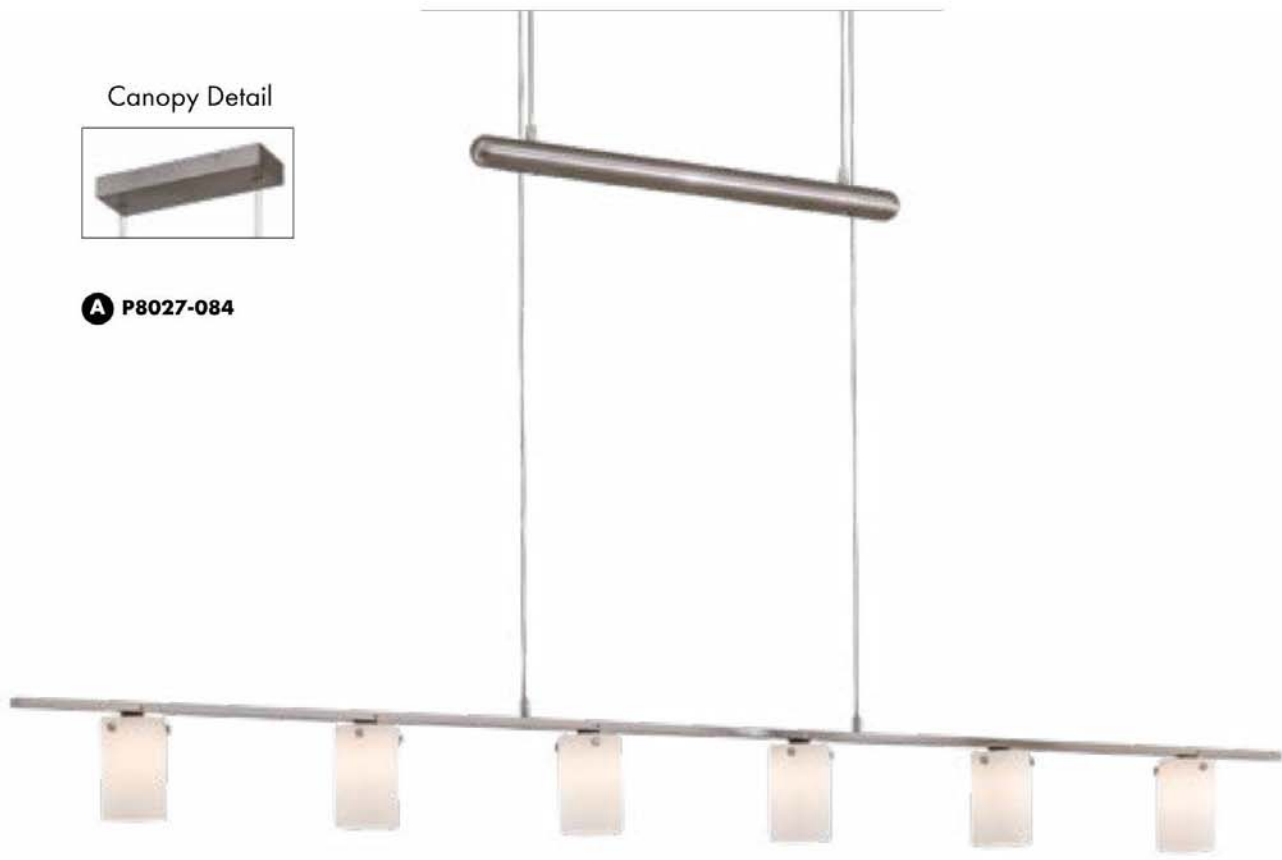

COUNTER WEIGHTS

BRUSHED NICKEL FINISH • EASILY ADJUSTABLE • MODERN SLEEK

Item	Type	Size	Lamp	Finish	Glass
A. P8027-084	Low Voltage Island	47¼" L x 2" W x 4½" H Drop- 20" - 94½" H Max.	6-20W G4 Xenon (Incl.)	Brushed Nickel	Cased Etched Opal Glass