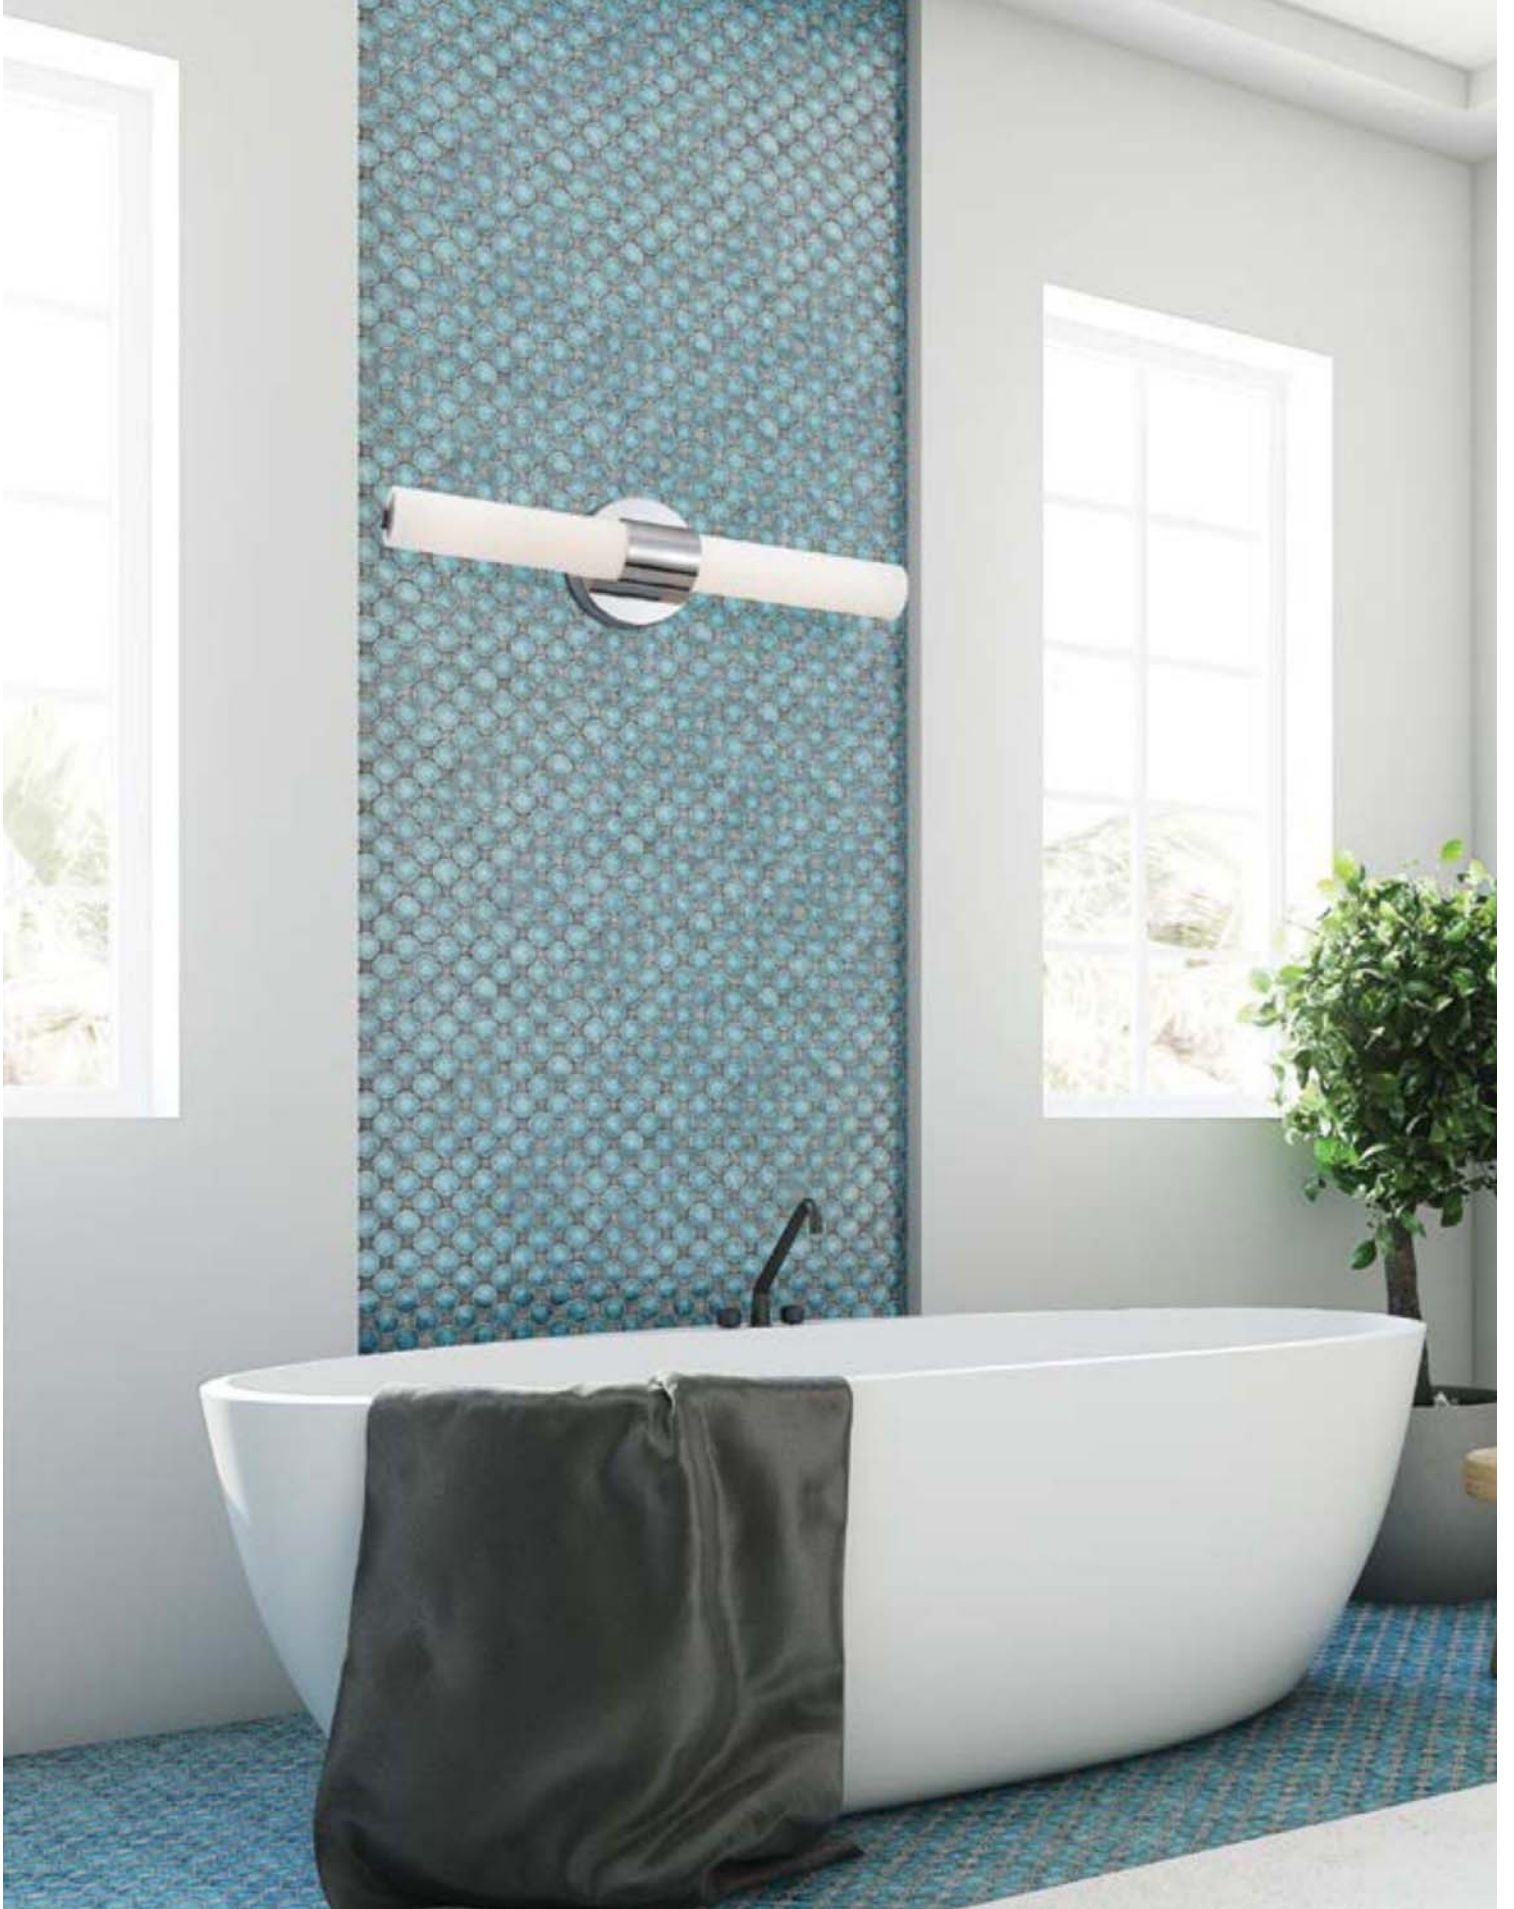

BRUSHED NICKEL FINISH • ETCHED OPAL GLASS

ISLANDS

Canopy Detail

A P1151-084-L

Item	Type	Size	Lamp	Finish	Glass
A. P1151-084-L	LED Island	30"L x 4¾"W x 3½"H Drop - 9½" - 123½" Max.	30W LED 1847 Lumens	Brushed Nickel	Etched Opal Glass
NOTE: P1152-084-L is TITLE 24					