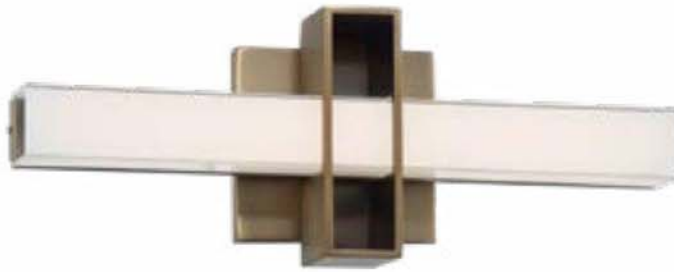

MAJOR

AGED BRASS FINISH

— LED —

A P1522-575-L