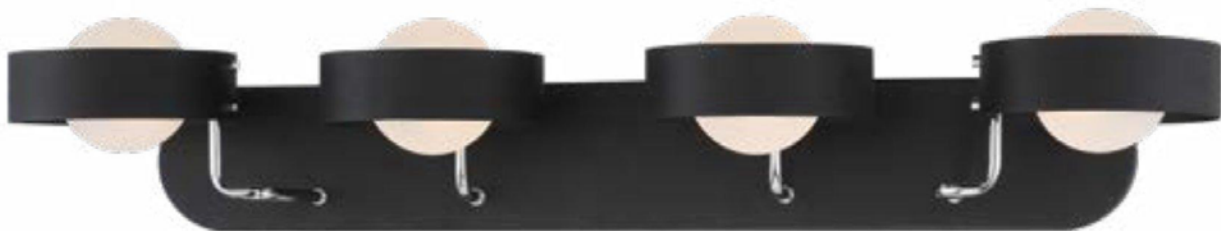

D P1564-729

Item	Type	Size	Lamp	Finish	Glass
A. P1561-729	1 Light Bath	6½"W x 8"H x 8½"Ext.	1-60W G-9 (Incl.)	Sand Coal and Polished Nickel	Etched Glass
B. P1562-729	2 Light Bath	16"W x 6"H x 8½"Ext.	2-60W G-9 (Incl.)		
C. P1563-729	3 Light Bath	25½"W x 6"H x 8½"Ext.	3-60W G-9 (Incl.)		
D. P1564-729	4 Light Bath	35"W x 6"H x 8½"Ext.	4-60W G-9 (Incl.)