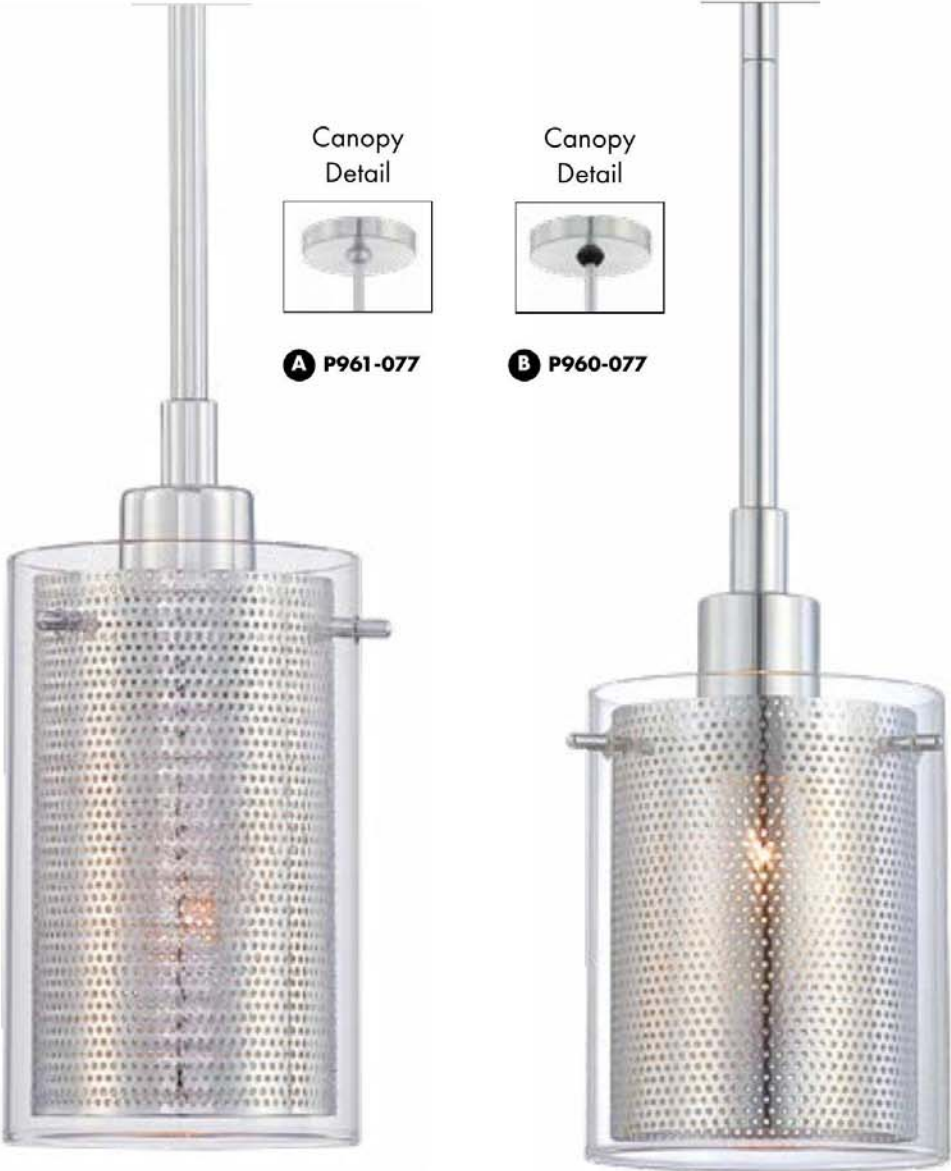

Canopy
Detail

A P5745-084

Item	Type	Size	Lamp	Finish	Glass
A. P5745-084	4 Light Pendant	24" Dia. x 7½"H Drop- 12½" - 48½"H Max.	4-75W Medium Base	Brushed Nickel	Perforated Steel Shade Frosted Diffuser

Canopy
Detail

A P5743-084

B P5746-084

C P5770-084
 GRID II™
 Designed by
 Dawn Ladd & Rachel Simon

D P5747-084

Item	Type	Size	Lamp	Finish	Glass
A. P5743-084	3 Light Pendant	18" Dia. x 7½"H Drop- 12½" - 48½"H Max.	3-75W Medium Base	Brushed Nickel	Perforated Steel Shade Frosted Diffuser
B. P5746-084	1 Light Mini Pendant	6" Dia. x 12¾"H Drop- 17¼" - 133¼"H Max.	1-75W Medium Base		
C. P5770-084	1 Light Wall Sconce	14½"W x 16¾"H x 4"Ext.	1-60W Medium Base		
D. P5747-084	3 Light Semi Flush	16" Dia. x 12"H	3-75W Medium Base		
NOTE: P5770-084 is ADA compliant					

GRID™

SOFT BRASS FINISH • ETCHED GLASS DIFFUSER

Item	Type	Size	Lamp	Finish	Glass
A. P5745-695	4 Light Pendant	24" Dia x 7½"H Drop - 12½" - 48½"H Max.	4-75W Medium Base	Soft Brass	Etched Glass Diffuser
B. P5743-695	3 Light Pendant	18" Dia x 7½"H Drop - 12½" - 48½"H Max.	3-75W Medium Base		
C. P5770-695	1 Light Wall Sconce	14½"W x 16¾"H x 4" Ext.	1-60W Medium Base		
D. P5746-695	1 Light Mini Pendant	6" Dia. x 12¾"H Drop- 17¼" - 133¼"H Max.	1-75W Medium Base		
E. P5747-695	3 Light Semi Flush	16" Dia x 12"H	3-75W Medium Base		
NOTE: P5770-695 is ADA compliant					

GRID II™

CHROME FINISH • CLEAR GLASS WITH INTERIOR CHROME MESH SHADE

Item	Type	Size	Lamp	Finish	Glass
A. P961-077	1 Light Mini Pendant	5" Dia. x 12"H Drop 19¼" - 55¼"H Max.	1-100W Medium Base	Chrome	Clear Glass with Interior Chrome Mesh Shade
B. P960-077	1 Light Mini Pendant	5" Dia. x 6"H Drop 15½" - 51½"H Max.	1-100W Medium Base		
NOTE: Fixtures are ADA compliant					