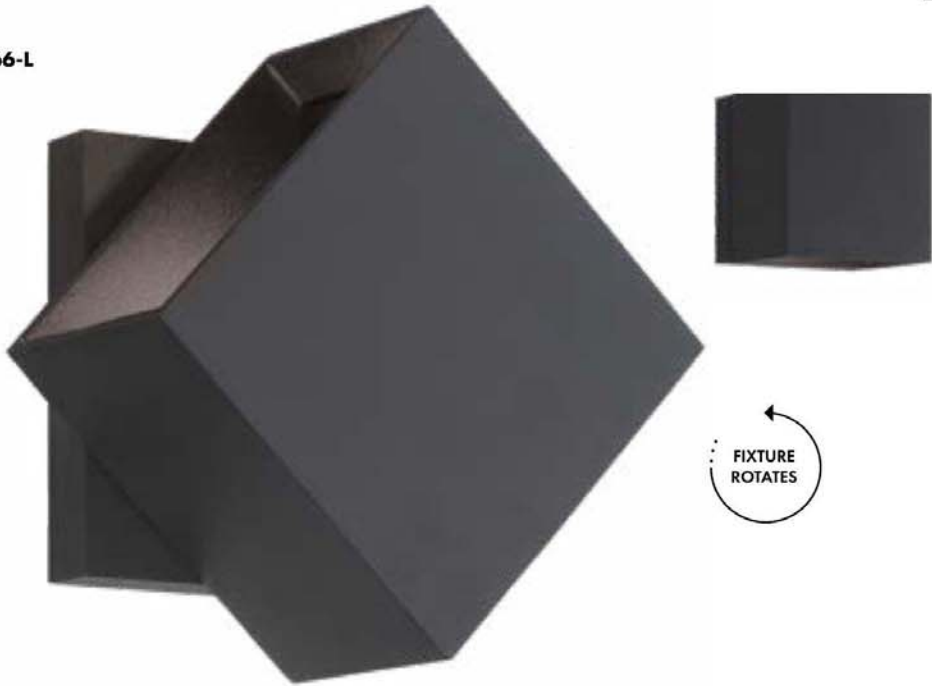

REVOLVE

SAND BLACK FINISH • CLEAR GLASS DIFFUSER

INDOOR
OUTDOOR

A P1245-066-L