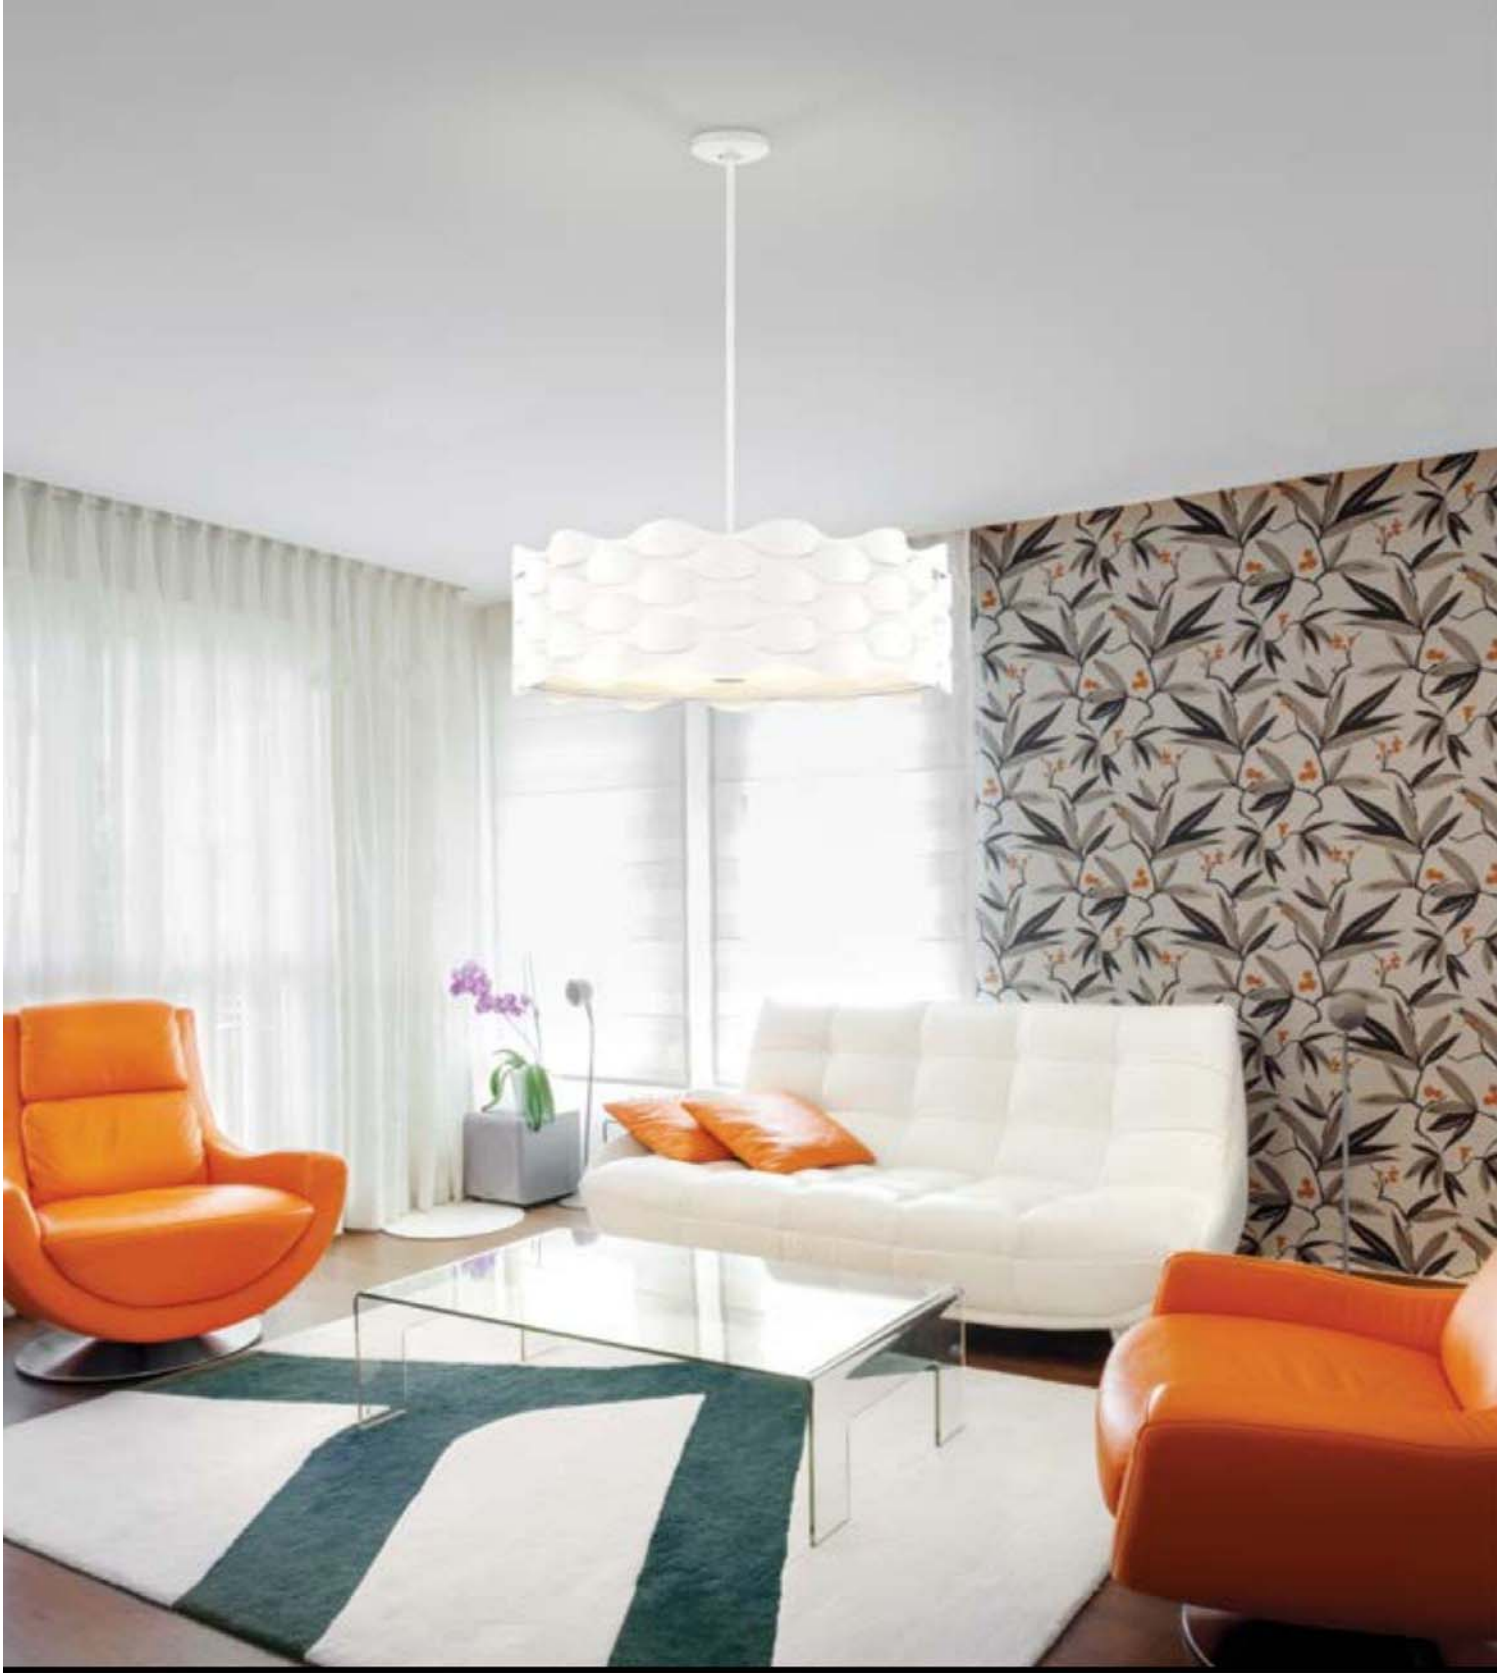

COASTAL CURRENT

DOTS

COASTAL CURRENT

SAND WHITE METAL SHADE • WHITE LINEN SHADE • GLASS DIFFUSER