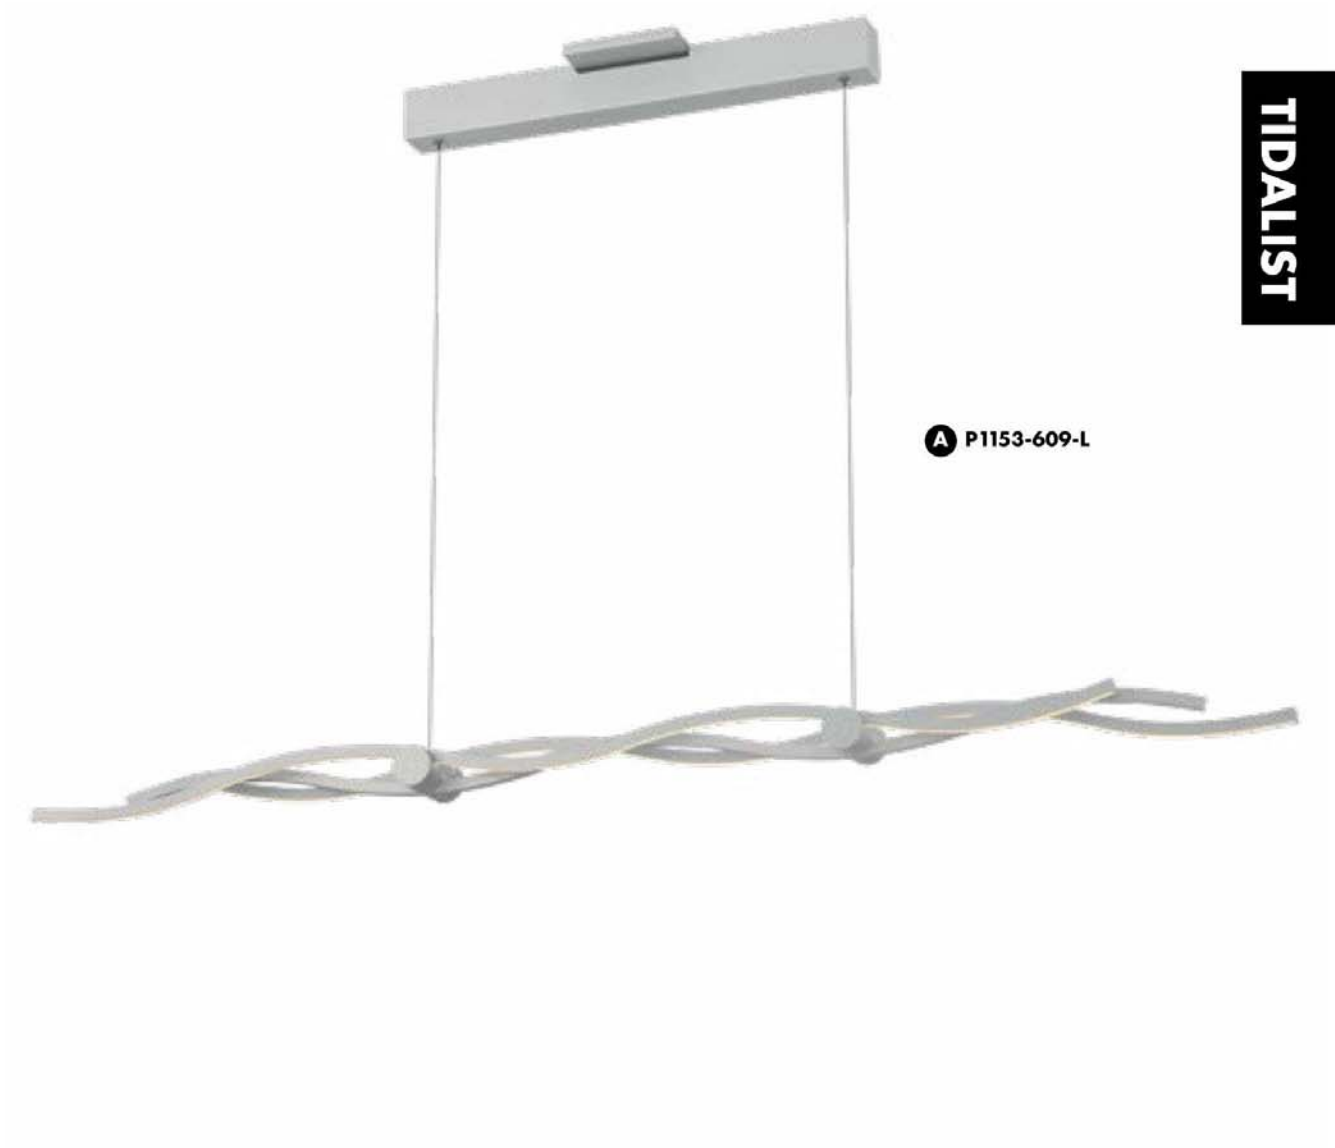

TIDALIST

Item	Type	Size	Lamp	Finish	Glass
A. P1153-609-L	LED Island	50"L x 3½"W x 2¼"H Canopy 19¾"L x 1¾"W x 2¼"H	58W LED 2072 Lumens	Silver	Frosted Acrylic