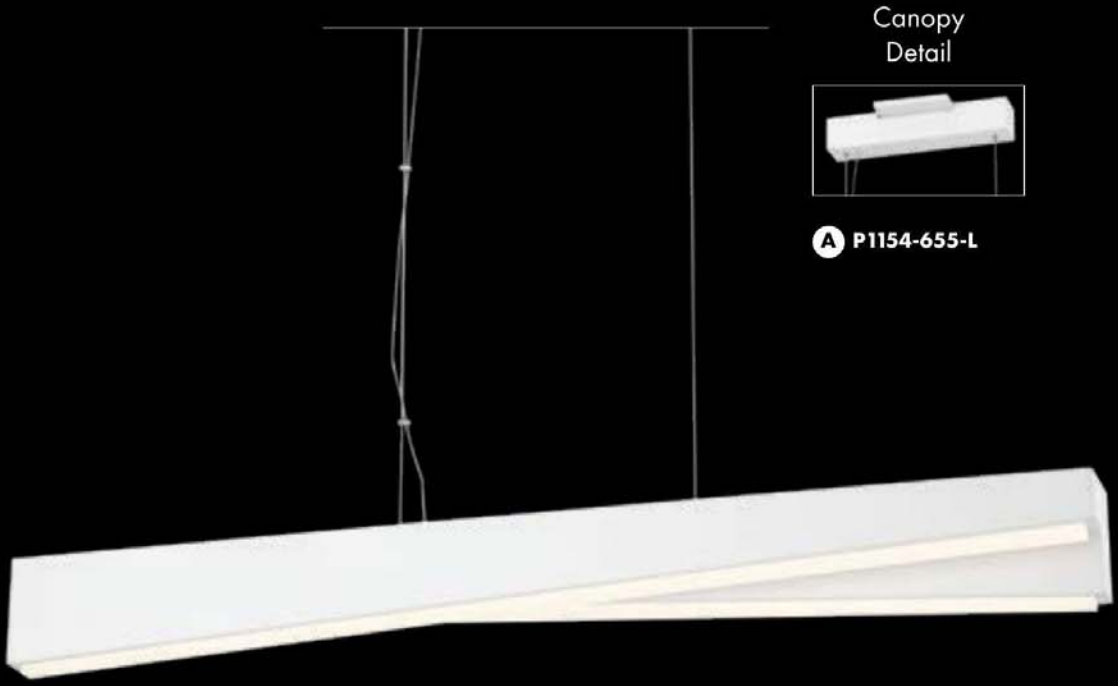

SO INCLINED