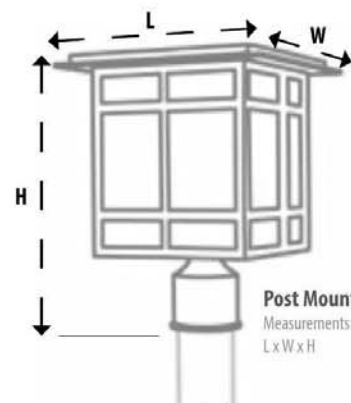

Post Mount Lights
Measurements:
Dia. x H

Post Mount Lights
Measurements:
L x W x H

LED UNDER-CABINET