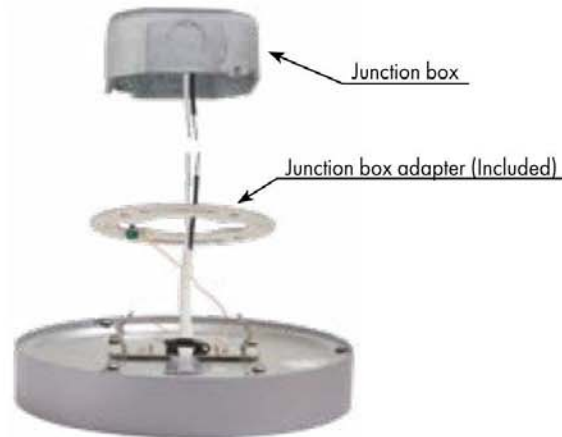

Typical Electrical Box Installation
Item Shown: **P841-609-L**