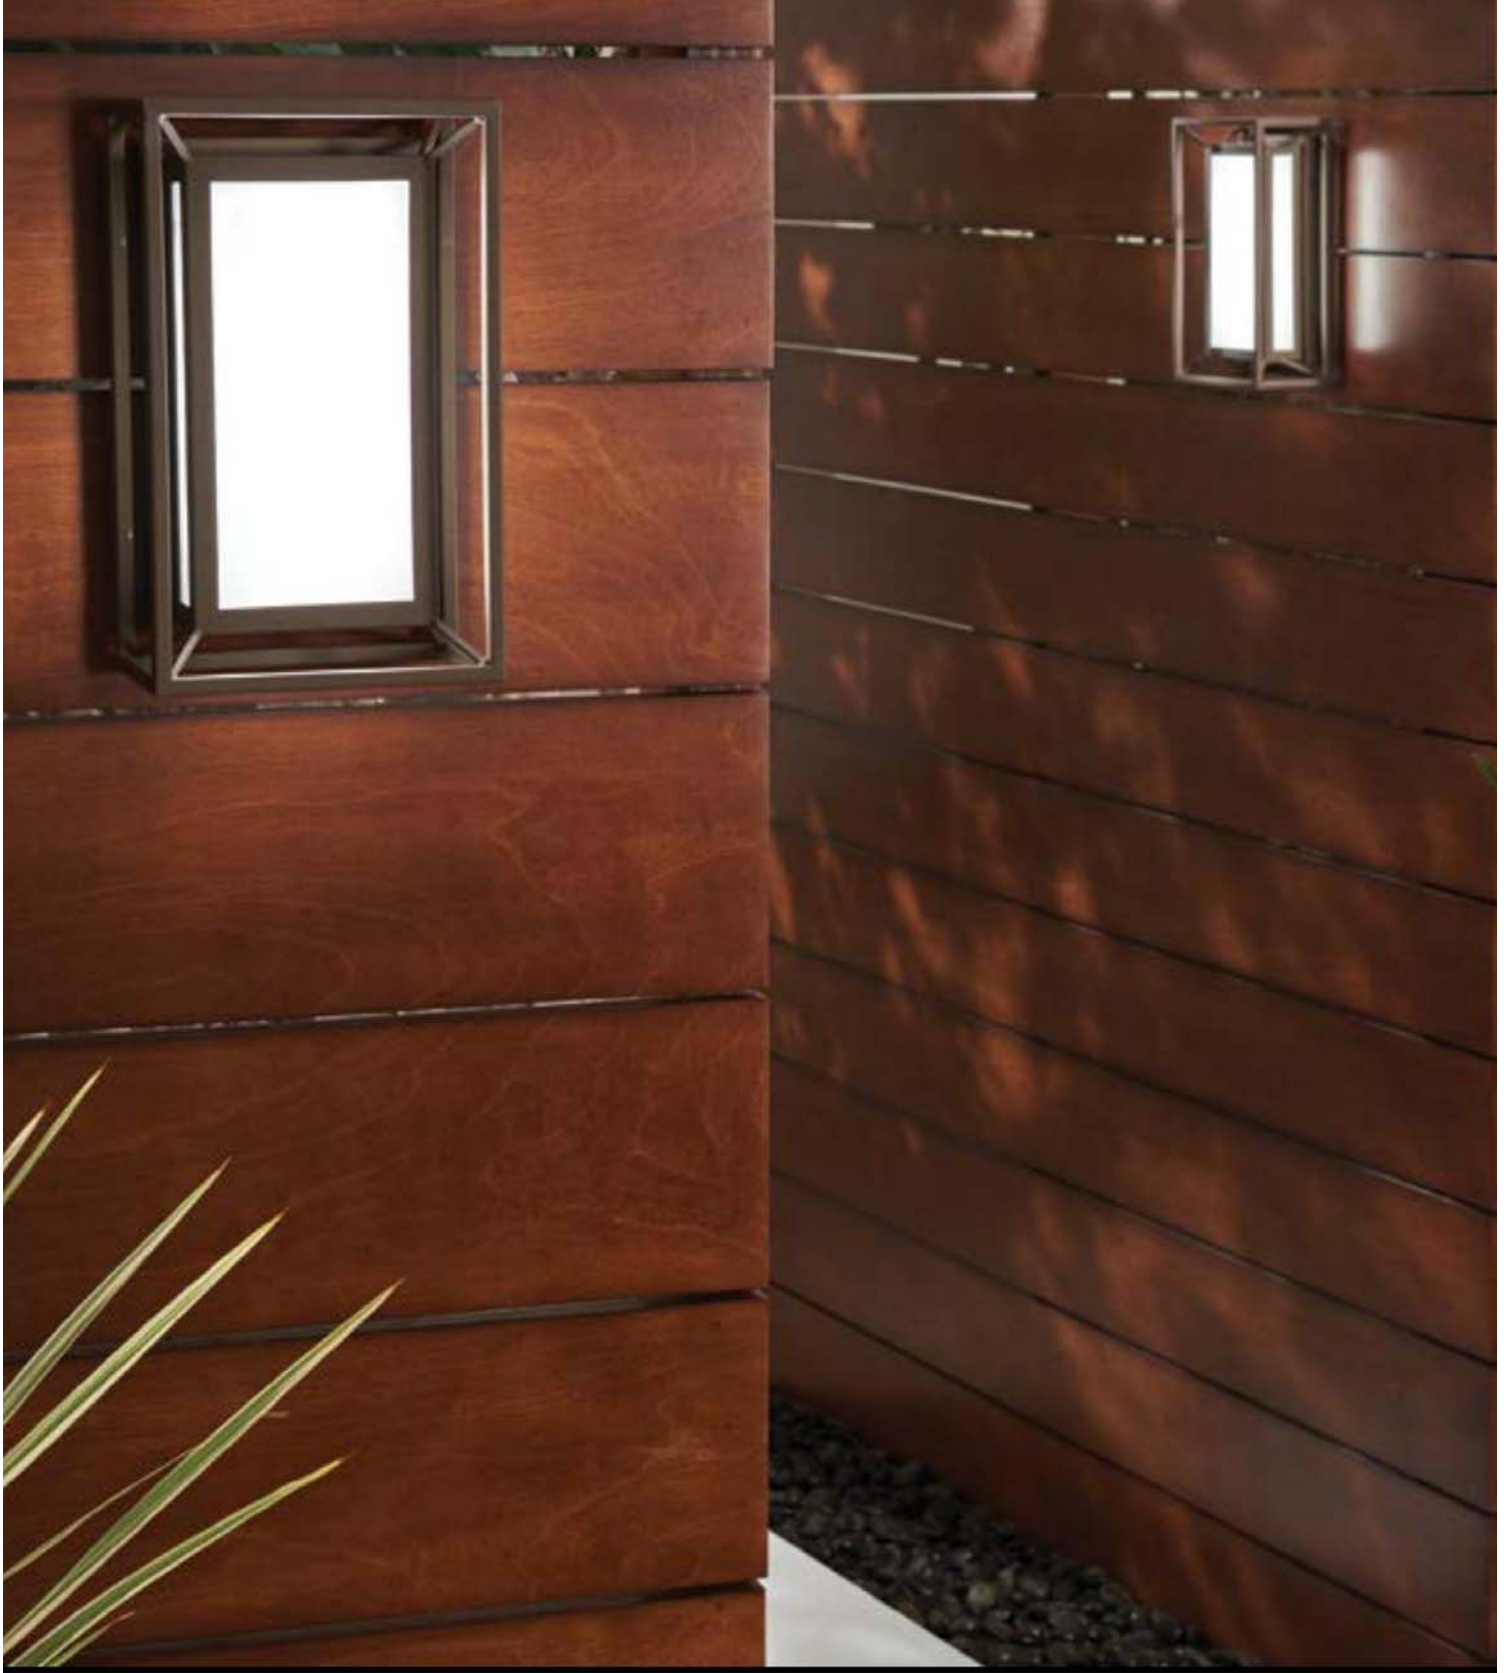

OUTLINE

SAND BRONZE FINISH • WHITE SCREEN PRINTED GLASS • LED