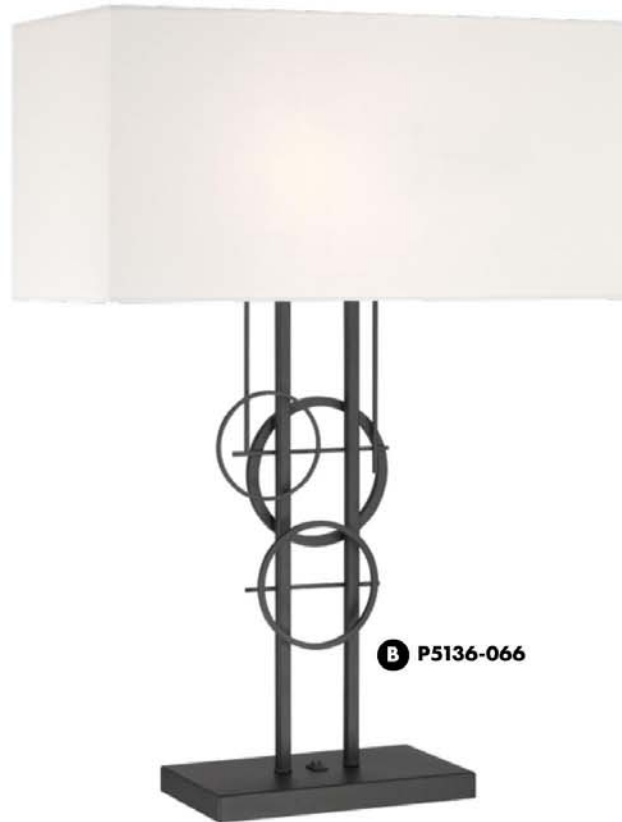

TEMPO

Item	Type	Size	Lamp	Finish	Shade
A. P5137-066	2 Light Floor Lamp	24"W x 62"H x 12"Ext.	2/100W Medium Base	Sand Coal	White Linen
B. P5136-066	2 Light Desk Lamp	20"W x 28"H x 10"Ext.