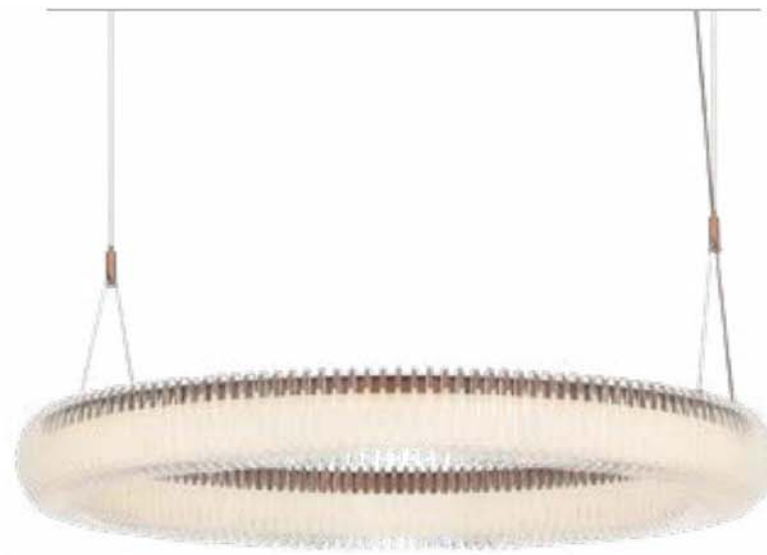

C P8172-670-L

Item	Type	Size	Lamp	Finish	Glass
A. P8174-670-L	LED Pendant	41 1/4" Dia. x 3"H Canopy 40 1/4" x 1 3/4"W x 2 3/4"H	97W LED 3419 Lumens	Satin Bronze	Frosted Acrylic
B. P8173-670-L	LED Pendant	33 1/2" Dia. x 3"H Canopy 32 1/2" L x 1 3/4"W x 2 3/4"H	71W LED 2784 Lumens		
C. P8172-670-L	LED Pendant	25 3/4" Dia. x 3"H Canopy 24 1/2" x 1 3/4"W x 2 3/4"H	56W LED 2350 Lumens