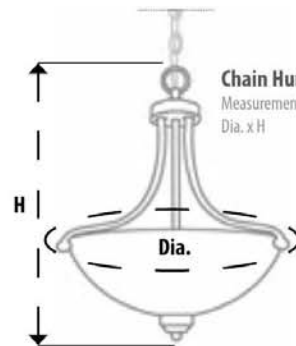

Chain Hung Lights
Measurements:
L x W x H

Chain Hung Lights
Measurements:
Dia. x H